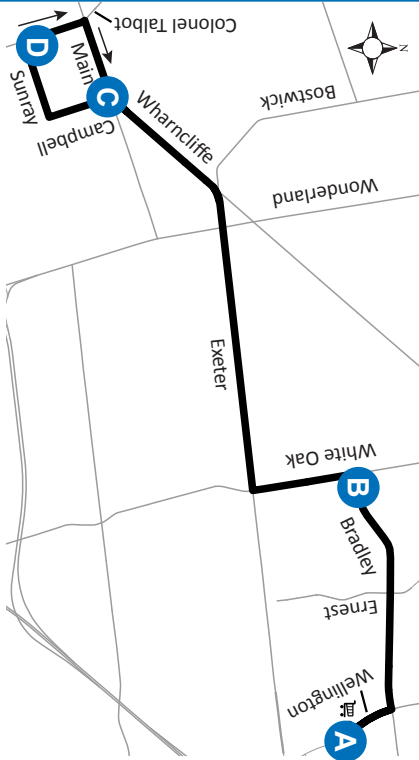

28 WHITE OAKS MALL- LAMBETH

A Map Legend
Timepoint

Shopping Centre

Route Direction

Effective: June 25th, 2023

519-451-1347
www.londontransit.ca

28 WHITE OAKS MALL- LAMBETH

A Map Legend
Timepoint

Shopping Centre

Route Direction

Effective: June 25th, 2023

519-451-1347
www.londontransit.ca

ROUTE 28 - MONDAY TO FRIDAY

SOUTHBOUND				NORTHBOUND			
White Oaks Mall	White Oak at Bradley	Main at Campbell	Sunray at Colonel Talbot	Sunray at Colonel Talbot	Main at Campbell	White Oak at Bradley	White Oaks Mall
A	B	C	D	D	C	B	A
LVS			ARR	LVS			ARR
-	-	-	-	-	-	6:26	6:32
6:35	6:41	6:49	6:51	6:51	6:53	7:01	7:07
7:14	7:20	7:28	7:31	7:31	7:33	7:41	7:47
7:54	8:00	8:08	8:11	8:11	8:13	8:21	8:27
8:34	8:40	8:48	8:51	8:51	8:54	9:02	9:08
9:14	9:20	9:28	9:31	9:31	9:34	9:42	9:48
9:54	10:00	10:08	10:11	10:11	10:14*	To Garage	
No Service Until PM							
-	-	-	-	-	-	2:36	2:42
2:48	2:54	3:02	3:05	3:05	3:08	3:16	3:22
3:28	3:34	3:42	3:45	3:45	3:48	3:56	4:02
4:08	4:14	4:22	4:25	4:25	4:28	4:36	4:42
4:48	4:54	5:02	5:05	5:05	5:08	5:16	5:22
5:28	5:34	5:42	5:45	5:45	5:48	5:56	6:02
6:08	6:14	6:22	6:25	6:25	6:28	6:36	6:42
6:48	6:54	7:02	7:05	7:05	7:08*	To Garage	

LEGEND

+	Route Change	*	Bus into Garage
0:00	Bus goes into service at White Oak and Bradley 6 minutes earlier		

SERVICE NOTE:

Route 28 operates on a modified weekday peak period service only from 6:30AM – 10:30AM and 2:30PM – 7:00PM.