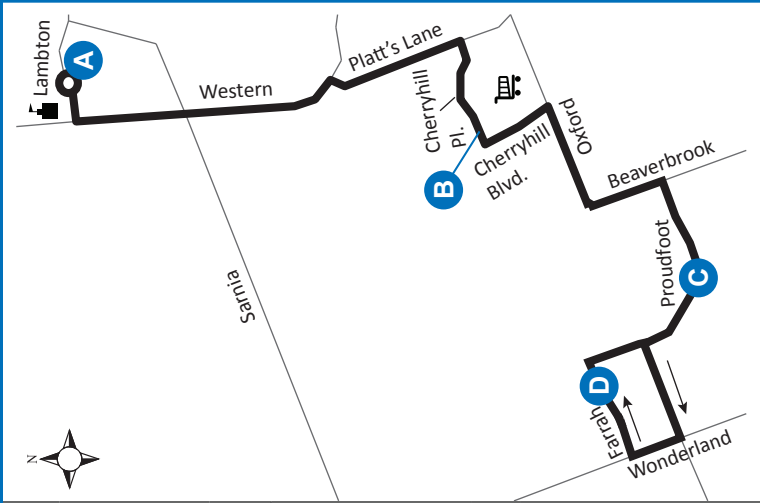

# 33 ALUMNI HALL - PROUDFOOT

## Map Legend

Effective: September 1, 2024

<b>A</b>	Timepoint	→	Route Direction		Shopping Centre
	University		Service Notes		

519-451-1347  
www.londontransit.ca

ROUTE 33 - MONDAY TO FRIDAY

use realtime.londontransit.ca for up-to-date arrivals

LEGEND

+	Route Change	*	Bus into Garage
7:00	Bus goes into service at Proudfoot and Oxford 4 min earlier		

**SPECIAL NOTE:**  
Route 33 operates on weekdays only, excluding holidays.