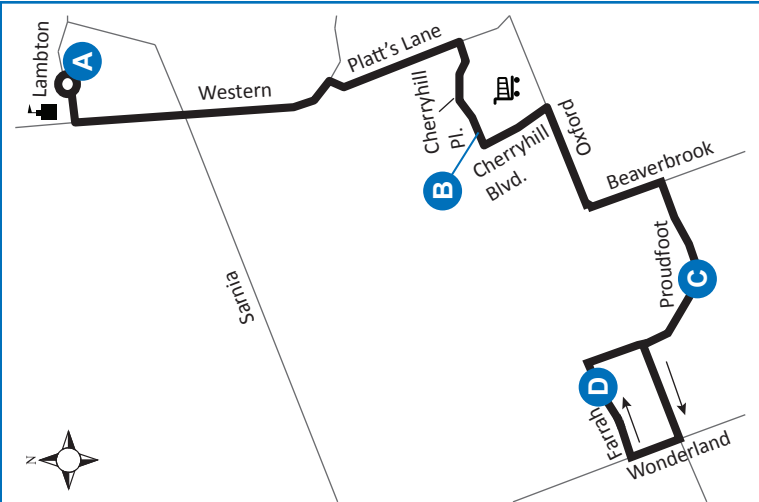

# 33 ALUMNI HALL - PROUDFOOT

<b>Map Legend</b>			<b>Effective: April 28th, 2024</b>		
<b>A</b>	Timepoint	→	Route Direction		Shopping Centre
	University		Service Notes		

**519-451-1347**  
[www.londontransit.ca](http://www.londontransit.ca)

ROUTE 33 - MONDAY TO FRIDAY

*use realtime.londontransit.ca for up-to-date arrivals*

WESTBOUND			EASTBOUND			
Alumni Hall	Proudfoot at Forest Hills	Farrah at Proudfoot	Farrah at Proudfoot	Proudfoot at Forest Hills	Cherryhill at Cherryhill Pl.	Alumni Hall
A	C	D	D	C	B	A
LVS		ARR	LVS			ARR
-	-	<b>7:00</b>	7:01	7:03	7:08	7:16
7:16	7:27	7:32	7:36	7:38	7:43	7:51
7:51	8:02	8:07	8:11	8:13	8:18	8:26
8:26	8:37	8:42	8:46	8:48	8:52	9:00
9:00	9:10	9:15	9:20	9:22	9:26	9:34
9:34	9:44	9:49	9:55	9:57	10:01	10:09
10:09	10:19	10:24	10:30	10:32	10:36	10:44
10:44	10:54	10:59	11:05	11:07	11:11	11:19
11:19	11:29	11:34	11:40	11:42	11:46	11:54
11:54	12:04	12:09	12:15	12:17	12:21	12:29
12:29	12:40	12:45	12:51	12:53	12:57	1:05
1:05	1:16	1:21	1:26	1:28	1:32	1:40
1:40	1:51	1:56	2:01	2:03	2:08	2:16
2:16	2:29	2:36	2:42	2:44	2:49	2:57
2:57	3:10	3:17	3:22	3:24	3:29	3:37
3:37	3:50	3:57	4:02	4:04	4:09	4:18
4:18	4:32	4:37	4:41	4:43	4:48	4:57
4:57	5:11	5:16	5:21	5:23	5:28	5:37
5:37	5:51	5:56	6:01	6:03	6:07	6:14
6:14	6:25	6:29	6:35	6:37	6:41	6:48
6:48	6:59	7:03	7:10	7:12	7:16	7:23
7:23	7:34	7:38	7:45	7:47	7:51	7:58
7:58	8:09	8:13	8:20	8:22	8:26	8:33
8:33	8:44	8:48	8:55	8:57	9:01	9:07
9:07	9:17	9:21	9:29	9:31	9:35	9:41
9:41	9:51	9:55	10:04	10:06	10:10	10:16
10:16	10:26	10:30	10:39*	To Garage		

**LEGEND**

<b>+</b>	Route Change	<b>*</b>	Bus into Garage
<b>7:00</b>	Bus goes into service at Proudfoot and Oxford 4 min earlier		

**SPECIAL NOTE:**

Route 33 operates on weekdays only, excluding holidays.