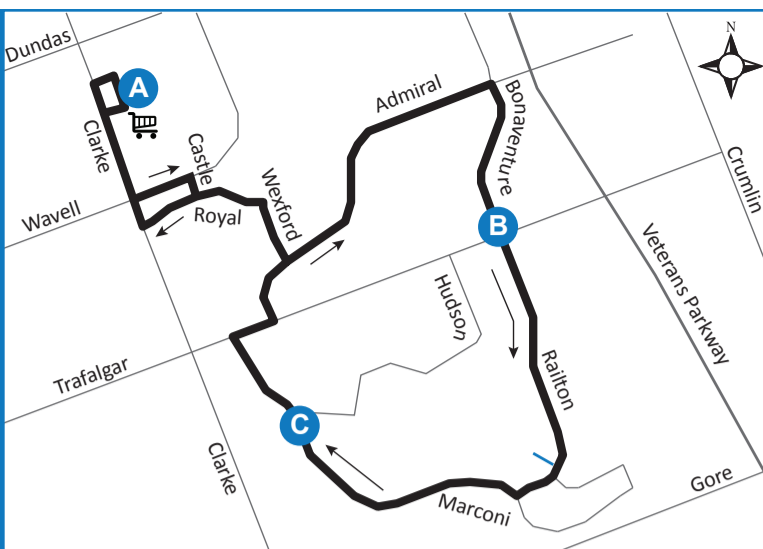

35 ARGYLE MALL - TRAFALGAR HEIGHTS

Map Legend

A Timepoint Shopping Centre Route Direction

Effective: June 25th, 2023

519-451-1347
www.londontransit.ca

ROUTE 35 - MONDAY TO FRIDAY

SOUTHBOUND		NORTHBOUND		
Argyle Mall	Bonaventure at Trafalgar	Bonaventure at Trafalgar	Marconi at Noel	Argyle Mall
A	B	B	C	A
LVS	ARR	LVS		ARR
-	7:00	7:00	7:07	7:14
7:17	7:27	7:27	7:34	7:41
7:47	7:57	7:57	8:04	8:11
8:17	8:27	8:27	8:34	8:41
8:47	8:57	8:57	9:04	9:11
9:17	9:27	9:27	9:34	9:41
9:47	9:57	9:57	10:04	10:11
10:17	10:27	10:27	10:34	10:41
10:47	10:57	10:57	11:04	11:11
11:17	11:27	11:27	11:34	11:41
11:47	11:57	11:57	12:04	12:11
12:17	12:27	12:27	12:34	12:41
12:47	12:57	12:57	1:04	1:11
1:17	1:27	1:27	1:34	1:41
1:47	1:57	1:57	2:04	2:12
2:17	2:27	2:27	2:34	2:42
2:47	2:57	2:57	3:04	3:12
3:17	3:27	3:27	3:34	3:42
3:47	3:57	3:57	4:04	4:12
4:17	4:27	4:27	4:34	4:42
4:47	4:57	4:57	5:04	5:12
5:17	5:27	5:27	5:34	5:42
5:47	5:57	5:57	6:03	6:10
6:15	6:24	6:25	6:31	6:38
6:43	6:52	6:53	6:59	7:06
7:11	7:20	7:21	7:27	7:34
7:39	7:48	7:49	7:55	8:02
8:07	8:16	8:17	8:23	8:30
8:35	8:44	8:44	8:50	8:57*

ROUTE 35 - SUNDAY / HOLIDAY

SOUTHBOUND		NORTHBOUND		
Argyle Mall	Bonaventure at Trafalgar	Bonaventure at Trafalgar	Marconi at Noel	Argyle Mall
A	B	B	C	A
LVS	ARR	LVS		ARR
-	12:00	12:00	12:06	12:13
12:15	12:24	12:24	12:30	12:37
12:42	12:51	12:51	12:57	1:04
1:09	1:18	1:18	1:24	1:31
1:36	1:45	1:45	1:51	1:58
2:03	2:12	2:12	2:18	2:25
2:30	2:39	2:39	2:45	2:52
3:00	3:09	3:09	3:15	3:22
3:30	3:39	3:39	3:45	3:52
4:00	4:09	4:09	4:15	4:22
4:27	4:36	4:36	4:42	4:49
4:54	5:03	5:03	5:10	5:17
5:22	5:31	5:31	5:38	5:45
5:50	5:59	5:59	6:06	6:13
6:18	6:27	6:27	6:34	6:41
6:45	6:54	6:54	7:01	7:08*