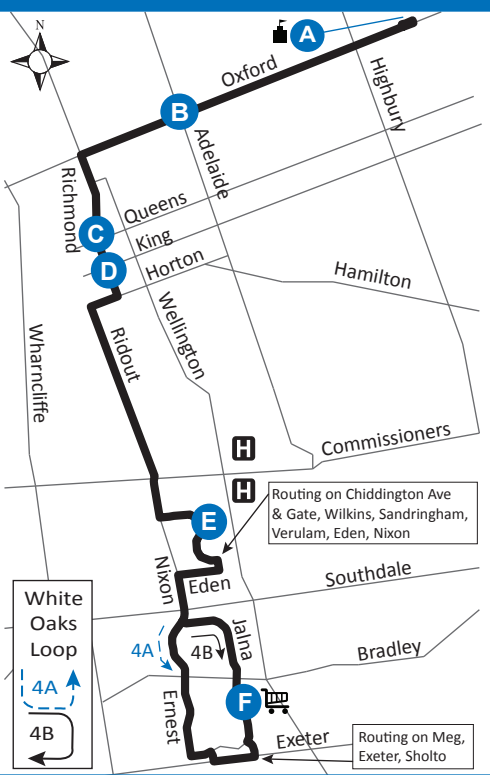

4

FANSHAWE COLLEGE - WHITE OAKS MALL

519-451-1347
www.londontransit.ca

4

FANSHAWE COLLEGE - WHITE OAKS MALL