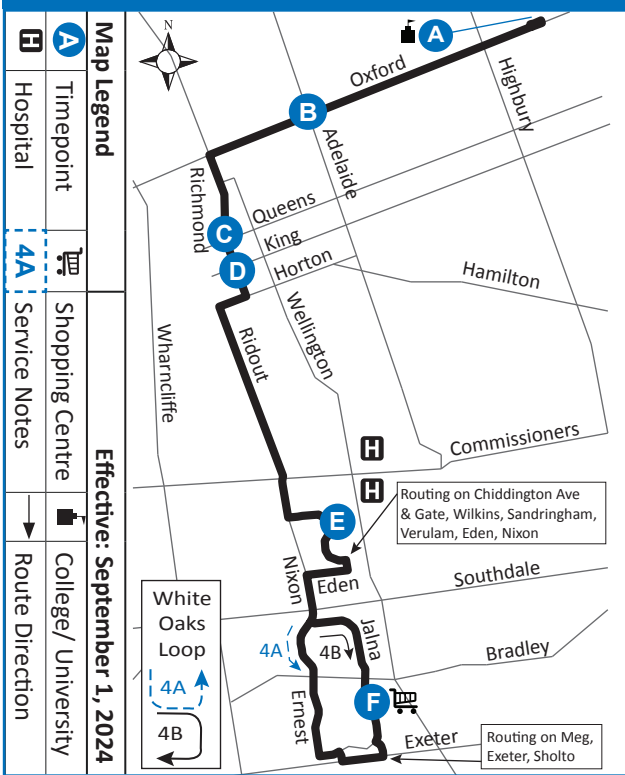

519-451-1347
www.londontransit.ca

ROUTE 4 - MONDAY TO FRIDAY