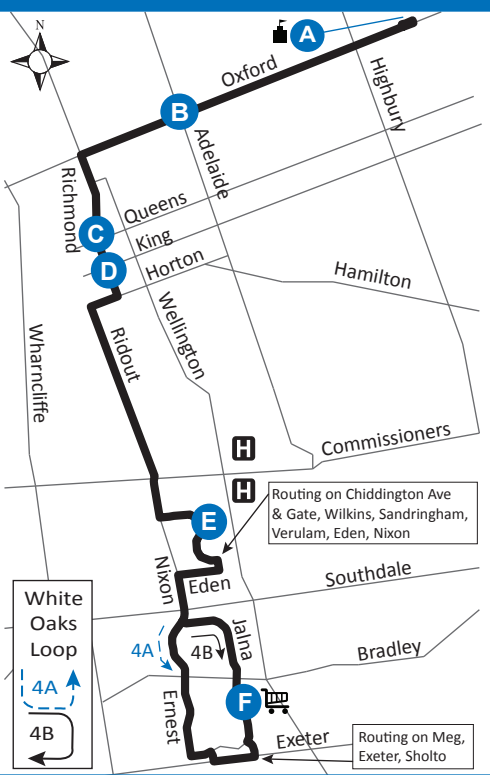

4

FANSHAWE COLLEGE - WHITE OAKS MALL

Effective: April 30th, 2023

519-451-1347
www.londontransit.ca