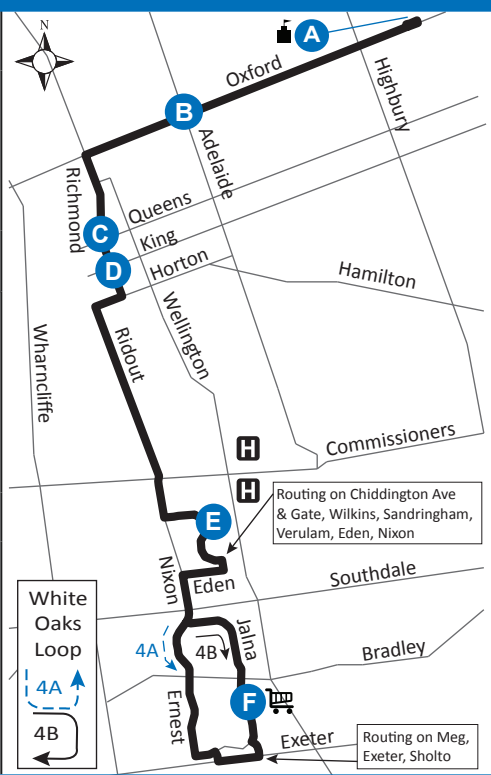

4

FANSHAWE COLLEGE - WHITE OAKS MALL

Effective: April 30th, 2023

519-451-1347
www.londontransit.ca

ROUTE 4 - MONDAY TO FRIDAY