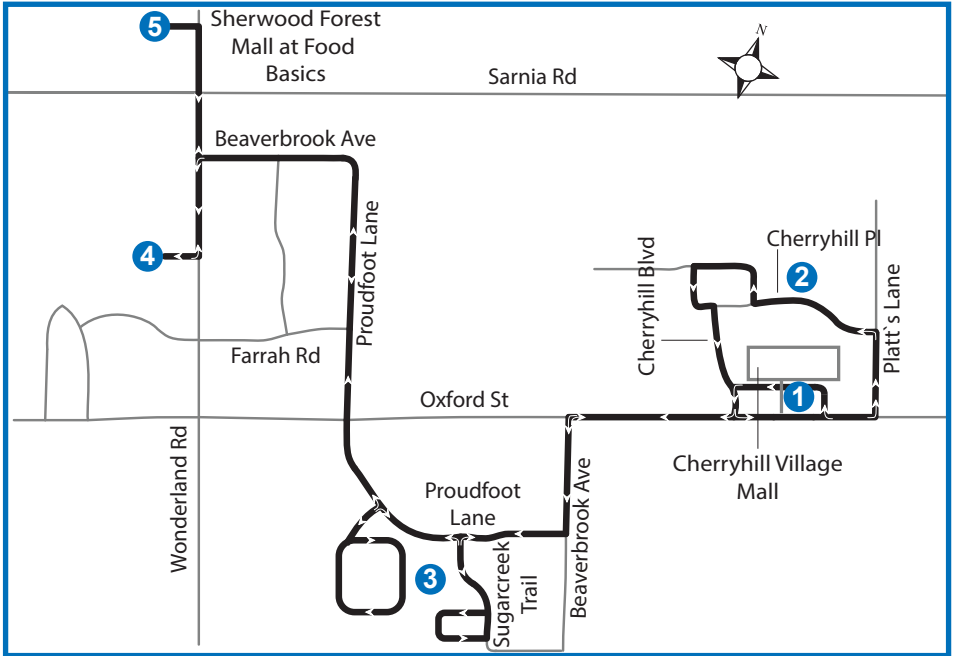

51

MONDAY COMMUNITY BUS

Map Legend

Effective: April 29th, 2018

1	Timepoint		Route Direction
----------	-----------	--	-----------------

Route 51 - Community Bus (Monday's Only)

Cherryhill Village Mall	Cherryhill Loop	Proudfoot Loop	Wonderland Loop	Sherwood Forest Mall	Wonderland Loop	Proudfoot Loop	Cherryhill Village Mall
1	2	3	4	5	4	3	1
LVS	Starts At	Starts At	Starts At	LVS	LVS	Starts At	Starts At
9:20	9:22	9:37	9:43	10:05	10:15	10:21	10:31
10:38	10:40	10:55	11:01	11:20	11:30	11:36	11:46
11:55	11:57	12:12	12:18	12:37	12:47	12:53	1:03
1:13	1:15	1:30	1:36	1:55	2:05	2:11	2:21
2:26	2:28 (Drop Offs Only)			-	-	-	-

52 TUESDAY COMMUNITY BUS

Map Legend

Effective: April 30th, 2017

1	Timepoint		Route Direction
----------	-----------	--	-----------------

Route 52- Community Bus (Tuesday's Only)

Cherryhill Village Mall	Cherryhill Loop	Proudfoot Loop	Wonderland Loop	Oakridge Superstore	Remark	Wonderland Loop	Proudfoot Loop	Cherryhill Village Mall
1	2	3	4	5	6	4	3	1
LVS	Starts At	Starts At	Starts At	LVS	LVS	LVS	Starts At	Starts At
9:20	9:22	9:37	9:43	9:55	10:05	10:14	10:20	10:29
10:38	10:40	10:55	11:01	11:13	11:23	11:32	11:38	11:47
11:55	11:57	12:12	12:18	12:30	12:40	12:49	12:55	1:04
1:13	1:15	1:30	1:36	1:48	1:58	2:07	2:13	2:22
2:26	2:28 (Drop Offs Only)			-	-	-	-	-

Oakridge Superstore

Before proceeding to Superstore, passengers can request to be dropped off at the plaza near Hyde Park Road and Royal York Road (CIBC).

Hyde Park Power Centre

Operators will not be permitted to pick up/ drop off customers at any other stores besides Walmart within the Power Centre, or along the route, for safety reasons.