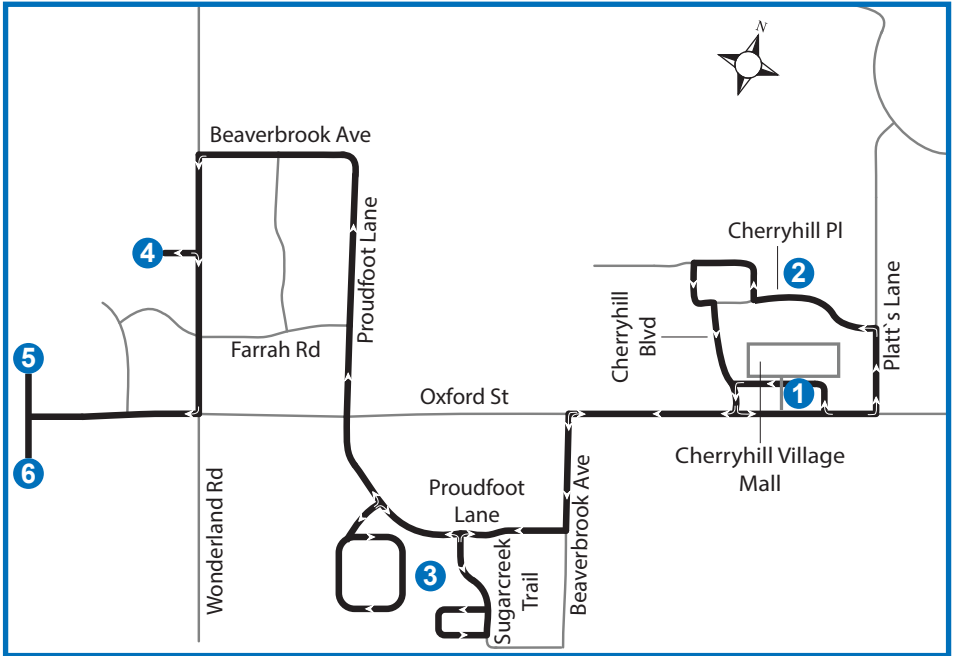

51

MONDAY COMMUNITY BUS

Map Legend

Effective: April 29th, 2018

1	Timepoint		Route Direction
----------	-----------	--	-----------------

Route 51 - Community Bus (Monday's Only)

Cherryhill Village Mall	Cherryhill Loop	Proudfoot Loop	Wonderland Loop	Sherwood Forest Mall	Wonderland Loop	Proudfoot Loop	Cherryhill Village Mall
1	2	3	4	5	4	3	1
LVS	Starts At	Starts At	Starts At	LVS	LVS	Starts At	Starts At
9:20	9:22	9:37	9:43	10:05	10:15	10:21	10:31
10:38	10:40	10:55	11:01	11:20	11:30	11:36	11:46
11:55	11:57	12:12	12:18	12:37	12:47	12:53	1:03
1:13	1:15	1:30	1:36	1:55	2:05	2:11	2:21
2:26	2:28 (Drop Offs Only)			-	-	-	-

52 TUESDAY COMMUNITY BUS

Map Legend

Effective: April 30th, 2017

1	Timepoint		Route Direction
----------	-----------	--	-----------------

Route 52- Community Bus (Tuesday's Only)

Cherryhill Village Mall	Cherryhill Loop	Proudfoot Loop	Wonderland Loop	Oakridge Superstore	Remark	Wonderland Loop	Proudfoot Loop	Cherryhill Village Mall
1	2	3	4	5	6	4	3	1
LVS	Starts At	Starts At	Starts At	LVS	LVS	LVS	Starts At	Starts At
9:20	9:22	9:37	9:43	9:55	10:05	10:14	10:20	10:29
10:38	10:40	10:55	11:01	11:13	11:23	11:32	11:38	11:47
11:55	11:57	12:12	12:18	12:30	12:40	12:49	12:55	1:04
1:13	1:15	1:30	1:36	1:48	1:58	2:07	2:13	2:22
2:26	2:28 (Drop Offs Only)			-	-	-	-	-

Oakridge Superstore

Before proceeding to Superstore, passengers can request to be dropped off at the plaza near Hyde Park Road and Royal York Road (CIBC).

Hyde Park Power Centre

Operators will not be permitted to pick up/ drop off customers at any other stores besides Walmart within the Power Centre, or along the route, for safety reasons.

WONDERLAND LOOP

ADDRESS	STOP TYPE	LOCATION	NOTES
680 Wonderland Rd N	Call-in	See Notes	Served at sidewalk at south end of building
690 Wonderland Rd N	Call-in	Door	
700 Wonderland Rd N	Call-in	Door	
710 Wonderland Rd N	Call-in	Driveway	
720 Wonderland Rd N	Call-in	Door	