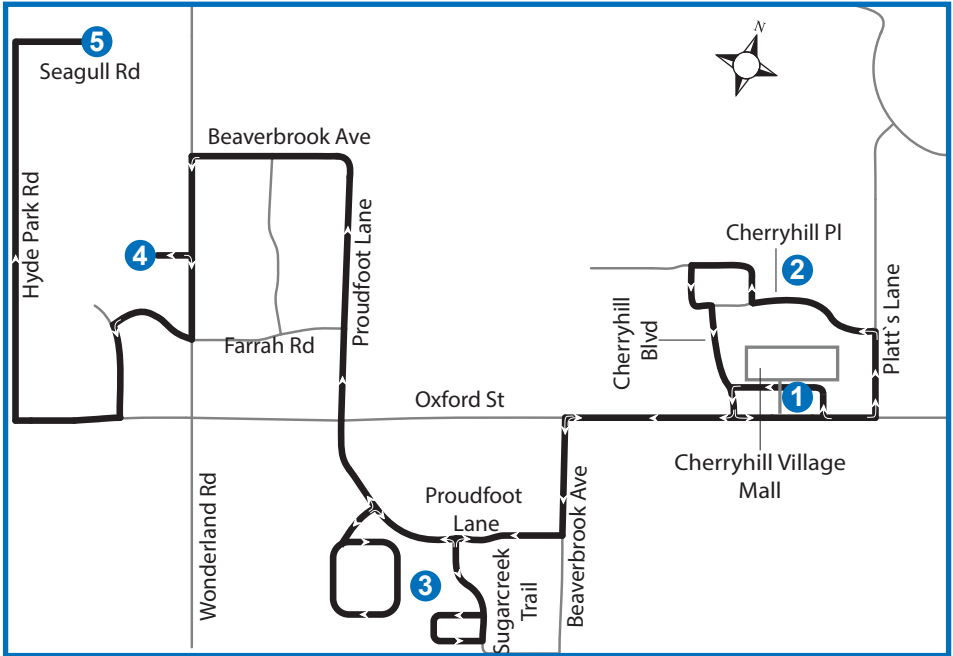

52 TUESDAY COMMUNITY BUS

Map Legend

Effective: April 30th, 2017

1	Timepoint		Route Direction
----------	-----------	--	-----------------

Route 52- Community Bus (Tuesday's Only)

Cherryhill Village Mall	Cherryhill Loop	Proudfoot Loop	Wonderland Loop	Oakridge Superstore	Remark	Wonderland Loop	Proudfoot Loop	Cherryhill Village Mall
1	2	3	4	5	6	4	3	1
LVS	Starts At	Starts At	Starts At	LVS	LVS	LVS	Starts At	Starts At
9:20	9:22	9:37	9:43	9:55	10:05	10:14	10:20	10:29
10:38	10:40	10:55	11:01	11:13	11:23	11:32	11:38	11:47
11:55	11:57	12:12	12:18	12:30	12:40	12:49	12:55	1:04
1:13	1:15	1:30	1:36	1:48	1:58	2:07	2:13	2:22
2:26	2:28 (Drop Offs Only)			-	-	-	-	-

53

WEDNESDAY COMMUNITY BUS

Map Legend

Effective: April 30th, 2017

1	Timepoint		Route Direction
----------	-----------	--	-----------------

Route 53 - Community Bus (Wednesday's Only)

Cherryhill Village Mall	Cherryhill Loop	Proudfoot Loop	Wonderland Loop	Hyde Park Walmart	Wonderland Loop	Proudfoot Loop	Cherryhill Village Mall	
1	2	3	4	5	4	3	1	
LVS	Starts At	Starts At	Starts At	LVS	LVS	LVS	Starts At	
	9:20	9:22	9:37	9:43	10:03	10:18	10:24	10:33
	10:38	10:40	10:55	11:01	11:21	11:36	11:42	11:51
	11:55	11:57	12:12	12:18	12:38	12:53	12:59	1:08
	1:13	1:15	1:30	1:36	1:56	2:11	2:17	2:26
2:26	2:28 (Drop Offs Only)			-	-	-	-	

Oakridge Superstore

Before proceeding to Superstore, passengers can request to be dropped off at the plaza near Hyde Park Road and Royal York Road (CIBC).

Hyde Park Power Centre

Operators will not be permitted to pick up/ drop off customers at any other stores besides Walmart within the Power Centre, or along the route, for safety reasons.