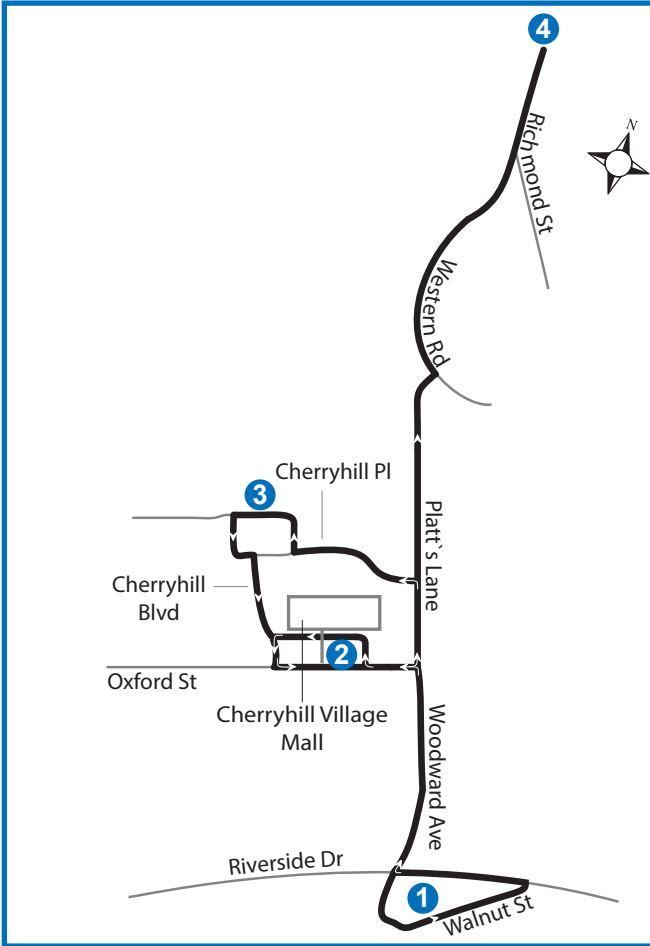

54 THURSDAY COMMUNITY BUS

Map Legend

Effective: April 30th, 2017

1	Timepoint		Route Direction
----------	-----------	--	-----------------

Route 54 - Community Bus (Thursday's Only)

Cherryhill Village Mall	Cherryhill Loop	Proudfoot Loop	Wonderland Loop	Farm Boy	Sobey's	Costco	Wonderland Loop	Proudfoot Loop	Cherryhill Village Mall
1	2	3	4	5	6	7	4	3	1
LVS	Starts At	Starts At	Starts At	LVS	LVS	LVS	Starts At	Starts At	Starts At
9:20	9:22	9:37	9:43	9:47	9:58	10:01	10:05	10:11	10:20
10:38	10:40	10:55	11:01	11:05	11:16	11:19	11:23	11:29	11:38
11:55	11:57	12:12	12:18	12:22	12:33	12:36	12:40	12:46	12:55
1:13	1:15	1:30	1:36	1:40	1:51	1:54	1:58	2:04	2:13
2:26	2:28 (Drop Offs Only)			-	-	-	-	-	-

55

FRIDAY COMMUNITY BUS

Map Legend

Effective: April 30th, 2017

1	Timepoint		Route Direction
----------	-----------	--	-----------------

Route 55 - Community Bus (Friday's Only)

Cherryhill Village Mall	Cherryhill Loop	Masonville Entrance 1*	Masonville Entrance 1*	Cherryhill Village Mall
2	3	4	4	2
LVS	Starts At	ARR	LVS	ARR
9:20	9:22	10:02	10:11	10:28
10:38	10:40	11:20	11:29	11:46
11:55	11:57	12:37	12:46	1:03
1:13	1:15	1:55	2:04	2:21
2:26	2:28 (Drop Offs Only)			-

Please note that only locations listed on schedule will be serviced.

Notes

85 Walnut/ 201 Riverside

- Scheduled pickup is at 9:08am (85 Walnut) and at 9:10am (201 Riverside), scheduled drop-offs are at 12:25pm and 2:40pm.
- Call-in pickups are ONLY available at this location for Route 55 (Friday) before 1:30pm. Requested pickups happen prior to entering Cherryhill Village Mall.

Oakridge Superstore

Before proceeding to Superstore, passengers can request to be dropped off at the plaza near Hyde Park Road and Royal York Road (CIBC).

Hyde Park Power Centre

Operators will not be permitted to pick up/ drop off customers at any other stores besides Walmart within the Power Centre, or along the route, for safety reasons.