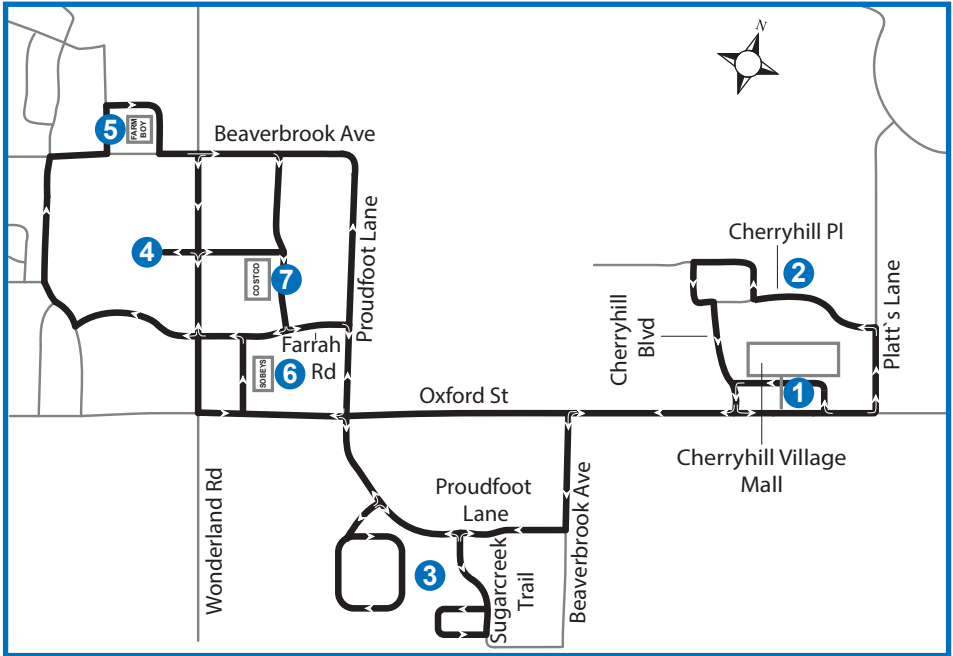

53

WEDNESDAY COMMUNITY BUS

Map Legend

Effective: April 30th, 2017

1	Timepoint		Route Direction
----------	-----------	--	-----------------

Route 53 - Community Bus (Wednesday's Only)

Cherryhill Village Mall	Cherryhill Loop	Proudfoot Loop	Wonderland Loop	Hyde Park Walmart	Wonderland Loop	Proudfoot Loop	Cherryhill Village Mall	
1	2	3	4	5	4	3	1	
LVS	Starts At	Starts At	Starts At	LVS	LVS	LVS	Starts At	
	9:20	9:22	9:37	9:43	10:03	10:18	10:24	10:33
	10:38	10:40	10:55	11:01	11:21	11:36	11:42	11:51
	11:55	11:57	12:12	12:18	12:38	12:53	12:59	1:08
	1:13	1:15	1:30	1:36	1:56	2:11	2:17	2:26
2:26	2:28 (Drop Offs Only)			-	-	-	-	

54 THURSDAY COMMUNITY BUS

Map Legend

Effective: April 30th, 2017

1	Timepoint		Route Direction
----------	-----------	--	-----------------

Route 54 - Community Bus (Thursday's Only)

Cherryhill Village Mall	Cherryhill Loop	Proudfoot Loop	Wonderland Loop	Farm Boy	Sobey's	Costco	Wonderland Loop	Proudfoot Loop	Cherryhill Village Mall
1	2	3	4	5	6	7	4	3	1
LVS	Starts At	Starts At	Starts At	LVS	LVS	LVS	Starts At	Starts At	Starts At
9:20	9:22	9:37	9:43	9:47	9:58	10:01	10:05	10:11	10:20
10:38	10:40	10:55	11:01	11:05	11:16	11:19	11:23	11:29	11:38
11:55	11:57	12:12	12:18	12:22	12:33	12:36	12:40	12:46	12:55
1:13	1:15	1:30	1:36	1:40	1:51	1:54	1:58	2:04	2:13
2:26	2:28 (Drop Offs Only)			-	-	-	-	-	-

Oakridge Superstore

Before proceeding to Superstore, passengers can request to be dropped off at the plaza near Hyde Park Road and Royal York Road (CIBC).

Hyde Park Power Centre

Operators will not be permitted to pick up/ drop off customers at any other stores besides Walmart within the Power Centre, or along the route, for safety reasons.