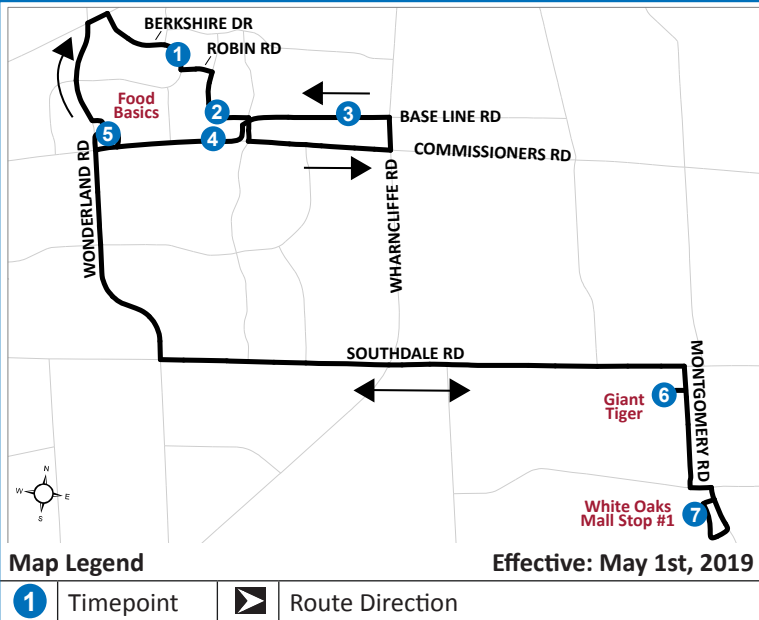

56 - Wednesday COMMUNITY BUS

519-451-1347
www.londontransit.ca

Community Bus

Routings are specially designed to serve the needs of seniors and persons with mobility challenges. The vehicle is fully accessible with a low floor and no steps.

**Please note that only locations listed on schedule will be serviced.
There are no “courtesy” stops.**

Route 56 - Community Bus (Wednesday's Only)

500/550 Berkshire	285/301/303 Base Line	30/90 Base Line	303/331 Commissioners	Food Basics	Giant Tiger	White Oaks Mall Stop #1	White Oaks Mall Stop #1	Giant Tiger	Food Basics	
1	2	3	4	5	6	7	7	6	5	
						ARR	LVS			
10:00	10:03	10:13	10:19	10:24	10:36	10:42	10:50	10:58	11:13	
11:19	11:22	11:32	11:38	11:43	11:55	12:01	12:09	12:17	12:32	
12:38	12:41	12:51	12:57	1:02	1:14	1:20	1:28	1:36	1:51	
1:57	1:59	2:05	2:09	*DROPOFFS ONLY*						