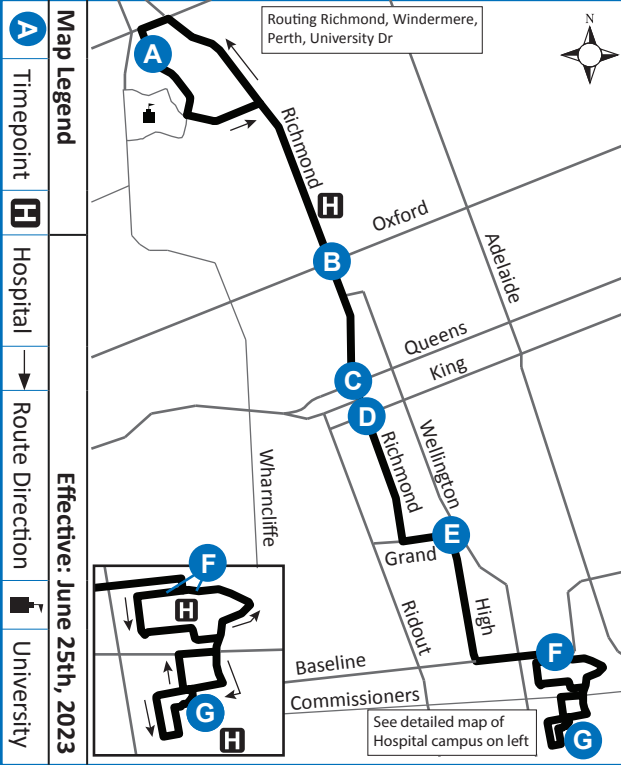

6

UNIVERSITY HOSPITAL - PARKWOOD INSTITUTE

6

UNIVERSITY HOSPITAL - PARKWOOD INSTITUTE

519-451-1347
www.londontransit.ca

519-451-1347
www.londontransit.ca

ROUTE 6 - MONDAY TO FRIDAY

SOUTHBOUND							NORTHBOUND						
University Hospital	Richmond at Oxford	Richmond at Queens	Richmond at King	High at Grand	Victoria Hospital Zone B	Parkwood Hospital	Parkwood Hospital	Victoria Hospital Zone E	High at Grand	Richmond at King	Richmond at Queens	Richmond at Oxford	University Hospital
A	B	C	D	E	F	G	G	F	E	D	C	B	A
LVS			LVS			ARR	LVS				LVS		ARR
-	-	-	-	-	-	5:44	5:44	5:48	5:55	6:00	6:02	6:07	6:13
-	-	-	-	-	-	6:10	6:10	6:14	6:21	6:26	6:30	6:35	6:41
6:15	6:23	6:27	6:30	6:36	6:41	6:48	6:50	6:54	7:02	7:08	7:10	7:15	7:24
-	-	-	-	-	-	7:14	7:15	7:19	7:27	7:33	7:35	7:40	7:49
6:50	7:00	7:04	7:05	7:10	7:15	7:23	7:35	7:39	7:47	7:53	7:55	8:00	8:09
7:25	7:35	7:39	7:40	7:45	7:50	7:58	8:00	8:04	8:12	8:18	8:20	8:25	8:34
7:50	8:00	8:04	8:05	8:10	8:15	8:23	8:25	8:29	8:37	8:43	8:45	8:50	8:59
8:15	8:25	8:29	8:30	8:35	8:40	8:48	8:50	8:54	9:01	9:08	9:10	9:16	9:24
8:40	8:50	8:54	8:55	9:00	9:05	9:13	9:20	9:24	9:31	9:38	9:40	9:46	9:54
9:09	9:19	9:23	9:25	9:30	9:35	9:43	9:50	9:54	10:01	10:08	10:10	10:16	10:24
9:34	9:44	9:48	9:50	9:55	10:00	10:08	10:15	10:19	10:26	10:33	10:35	10:41	10:49
10:04	10:14	10:18	10:20	10:25	10:30	10:38	10:45	10:49	10:56	11:03	11:05	11:11	11:19
10:34	10:44	10:48	10:50	10:55	11:00	11:08	11:15	11:19	11:26	11:33	11:35	11:41	11:49
10:59	11:09	11:13	11:15	11:20	11:25	11:33	11:45	11:49	11:56	12:03	12:05	12:11	12:19
11:29	11:39	11:43	11:45	11:50	11:55	12:03	12:10	12:14	12:21	12:28	12:30	12:36	12:44
11:56	12:08	12:13	12:15	12:20	12:25	12:33	12:40	12:44	12:51	12:58	1:00	1:06	1:14
12:26	12:38	12:43	12:45	12:50	12:55	1:03	1:10	1:14	1:21	1:28	1:30	1:36	1:44
12:56	1:08	1:13	1:15	1:20	1:25	1:33	1:41	1:45	1:52	1:58	2:00	2:06	2:16
1:21	1:33	1:38	1:40	1:45	1:50	1:58	2:11	2:15	2:22	2:28	2:30	2:36	2:46
1:53	2:03	2:08	2:10	2:15	2:21	2:29	2:36	2:40	2:47	2:53	2:55	3:01	3:11
2:23	2:33	2:38	2:40	2:45	2:51	2:59	3:06	3:10	3:17	3:23	3:25	3:31	3:41
2:53	3:03	3:08	3:10	3:15	3:21	3:29	3:31	3:35	3:42	3:48	3:50	3:56	4:06
3:23	3:33	3:38	3:40	3:45	3:51	3:59	4:00	4:04	4:11	4:17	4:20	4:28	4:38
3:51	4:03	4:08	4:10	4:15	4:21	4:29	4:30	4:34	4:41	4:47	4:50	4:58	5:08
4:16	4:28	4:33	4:35	4:40	4:46	4:54	5:00	5:04	5:11	5:17	5:20	5:28	5:38
4:46	4:58	5:03	5:05	5:10	5:16	5:24	5:30	5:34	5:41	5:47	5:50	5:58	6:08
5:16	5:28	5:33	5:35	5:40	5:45	5:51	5:57	6:00	6:07	6:13	6:15	6:20	6:28
5:47	5:59	6:04	6:05	6:10	6:15	6:21	6:22	6:25	6:32	6:38	6:40	6:45	6:53
6:12	6:24	6:29	6:30	6:35	6:40	6:46	6:47	6:50	6:57	7:03	7:05	7:10	7:18
6:37	6:49	6:54	6:55	7:00	7:05	7:11	7:12	7:15	7:22	7:28	7:30	7:35	7:43
7:02	7:14	7:19	7:20	7:25	7:30	7:36	7:37	7:40	7:47	7:53	7:55	8:00	8:08
7:27	7:39	7:44	7:45	7:50	7:55	8:01	8:02	8:05	8:12	8:18	8:20	8:25	8:33
7:48	8:00	8:05	8:06	8:11	8:16	8:22	8:26	8:29	8:36	8:42	8:44	8:49	8:57
8:13	8:25	8:30	8:31	8:36	8:41	8:47	8:48	8:51	8:57	9:02	9:04	9:09	9:16
8:45	8:55	8:59	9:00	9:05	9:10	9:16	9:23	9:26	9:32	9:37	9:39	9:44	9:51
8:58	9:08	9:13	9:14*	To Garage									
9:20	9:30	9:34	9:35	9:40	9:45	9:51	9:58	10:01	10:07	10:12	10:14	10:19	10:26
10:01	10:11	10:15	10:16	10:21	10:26	10:32	10:33	10:36	10:42	10:47	10:49	10:54	11:01
10:31	10:41	10:45	10:46	10:51	10:56	11:02	11:03	11:06	11:12	11:17	11:19	11:24	11:31
11:11	11:21	11:25	11:26	11:31	11:36	11:42	11:43	11:46	11:52	11:57	11:59	12:04	12:11
11:32	11:42	11:46	11:47	11:51	11:56	12:02*	To Garage						
12:11	12:20	12:24	12:25*	To Garage									