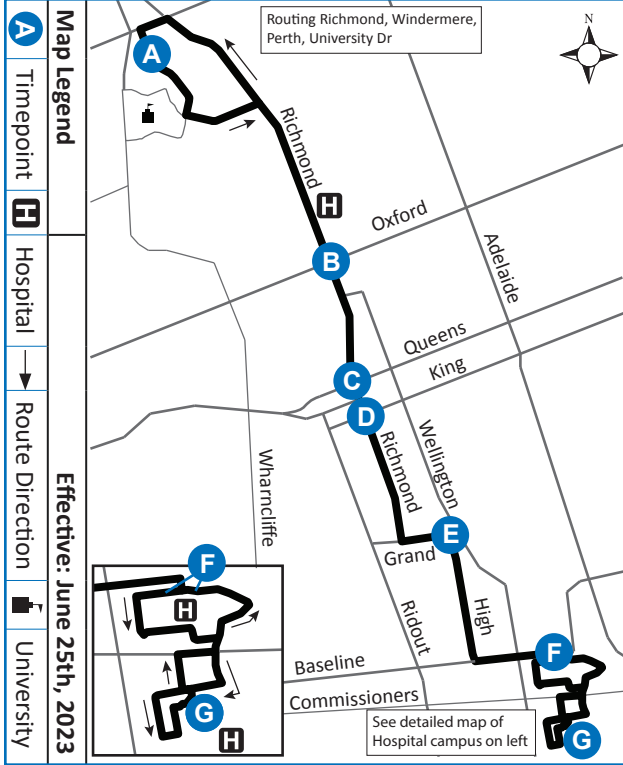

6

UNIVERSITY HOSPITAL - PARKWOOD INSTITUTE

6

UNIVERSITY HOSPITAL - PARKWOOD INSTITUTE

519-451-1347
www.londontransit.ca

519-451-1347
www.londontransit.ca

ROUTE 6 - MONDAY TO FRIDAY

SOUTHBOUND							NORTHBOUND						
University Hospital	Richmond at Oxford	Richmond at Queens	Richmond at King	High at Grand	Victoria Hospital Zone B	Parkwood Hospital	Parkwood Hospital	Victoria Hospital Zone E	High at Grand	Richmond at King	Richmond at Queens	Richmond at Oxford	University Hospital
A	B	C	D	E	F	G	G	F	E	D	C	B	A
LVS			LVS			ARR	LVS				LVS		ARR
-	-	-	-	-	-	5:44	5:44	5:48	5:55	6:00	6:02	6:07	6:13
-	-	-	-	-	-	6:10	6:10	6:14	6:21	6:26	6:30	6:35	6:41
6:15	6:23	6:27	6:30	6:36	6:41	6:48	6:50	6:54	7:02	7:08	7:10	7:15	7:24
-	-	-	-	-	-	7:14	7:15	7:19	7:27	7:33	7:35	7:40	7:49
6:50	7:00	7:04	7:05	7:10	7:15	7:23	7:35	7:39	7:47	7:53	7:55	8:00	8:09
7:25	7:35	7:39	7:40	7:45	7:50	7:58	8:00	8:04	8:12	8:18	8:20	8:25	8:34
7:50	8:00	8:04	8:05	8:10	8:15	8:23	8:25	8:29	8:37	8:43	8:45	8:50	8:59
8:15	8:25	8:29	8:30	8:35	8:40	8:48	8:50	8:54	9:01	9:08	9:10	9:16	9:24
8:40	8:50	8:54	8:55	9:00	9:05	9:13	9:20	9:24	9:31	9:38	9:40	9:46	9:54
9:09	9:19	9:23	9:25	9:30	9:35	9:43	9:50	9:54	10:01	10:08	10:10	10:16	10:24
9:34	9:44	9:48	9:50	9:55	10:00	10:08	10:15	10:19	10:26	10:33	10:35	10:41	10:49
10:04	10:14	10:18	10:20	10:25	10:30	10:38	10:45	10:49	10:56	11:03	11:05	11:11	11:19
10:34	10:44	10:48	10:50	10:55	11:00	11:08	11:15	11:19	11:26	11:33	11:35	11:41	11:49
10:59	11:09	11:13	11:15	11:20	11:25	11:33	11:45	11:49	11:56	12:03	12:05	12:11	12:19
11:29	11:39	11:43	11:45	11:50	11:55	12:03	12:10	12:14	12:21	12:28	12:30	12:36	12:44
11:56	12:08	12:13	12:15	12:20	12:25	12:33	12:40	12:44	12:51	12:58	1:00	1:06	1:14
12:26	12:38	12:43	12:45	12:50	12:55	1:03	1:10	1:14	1:21	1:28	1:30	1:36	1:44
12:56	1:08	1:13	1:15	1:20	1:25	1:33	1:41	1:45	1:52	1:58	2:00	2:06	2:16
1:21	1:33	1:38	1:40	1:45	1:50	1:58	2:11	2:15	2:22	2:28	2:30	2:36	2:46
1:53	2:03	2:08	2:10	2:15	2:21	2:29	2:36	2:40	2:47	2:53	2:55	3:01	3:11
2:23	2:33	2:38	2:40	2:45	2:51	2:59	3:06	3:10	3:17	3:23	3:25	3:31	3:41
2:53	3:03	3:08	3:10	3:15	3:21	3:29	3:31	3:35	3:42	3:48	3:50	3:56	4:06
3:23	3:33	3:38	3:40	3:45	3:51	3:59	4:00	4:04	4:11	4:17	4:20	4:28	4:38
3:51	4:03	4:08	4:10	4:15	4:21	4:29	4:30	4:34	4:41	4:47	4:50	4:58	5:08
4:16	4:28	4:33	4:35	4:40	4:46	4:54	5:00	5:04	5:11	5:17	5:20	5:28	5:38
4:46	4:58	5:03	5:05	5:10	5:16	5:24	5:30	5:34	5:41	5:47	5:50	5:58	6:08
5:16	5:28	5:33	5:35	5:40	5:45	5:51	5:57	6:00	6:07	6:13	6:15	6:20	6:28
5:47	5:59	6:04	6:05	6:10	6:15	6:21	6:22	6:25	6:32	6:38	6:40	6:45	6:53
6:12	6:24	6:29	6:30	6:35	6:40	6:46	6:47	6:50	6:57	7:03	7:05	7:10	7:18
6:37	6:49	6:54	6:55	7:00	7:05	7:11	7:12	7:15	7:22	7:28	7:30	7:35	7:43
7:02	7:14	7:19	7:20	7:25	7:30	7:36	7:37	7:40	7:47	7:53	7:55	8:00	8:08
7:27	7:39	7:44	7:45	7:50	7:55	8:01	8:02	8:05	8:12	8:18	8:20	8:25	8:33
7:48	8:00	8:05	8:06	8:11	8:16	8:22	8:26	8:29	8:36	8:42	8:44	8:49	8:57
8:13	8:25	8:30	8:31	8:36	8:41	8:47	8:48	8:51	8:57	9:02	9:04	9:09	9:16
8:45	8:55	8:59	9:00	9:05	9:10	9:16	9:23	9:26	9:32	9:37	9:39	9:44	9:51
8:58	9:08	9:13	9:14*	To Garage									
9:20	9:30	9:34	9:35	9:40	9:45	9:51	9:58	10:01	10:07	10:12	10:14	10:19	10:26
10:01	10:11	10:15	10:16	10:21	10:26	10:32	10:33	10:36	10:42	10:47	10:49	10:54	11:01
10:31	10:41	10:45	10:46	10:51	10:56	11:02	11:03	11:06	11:12	11:17	11:19	11:24	11:31
11:11	11:21	11:25	11:26	11:31	11:36	11:42	11:43	11:46	11:52	11:57	11:59	12:04	12:11
11:32	11:42	11:46	11:47	11:51	11:56	12:02*	To Garage						
12:11	12:20	12:24	12:25*	To Garage									