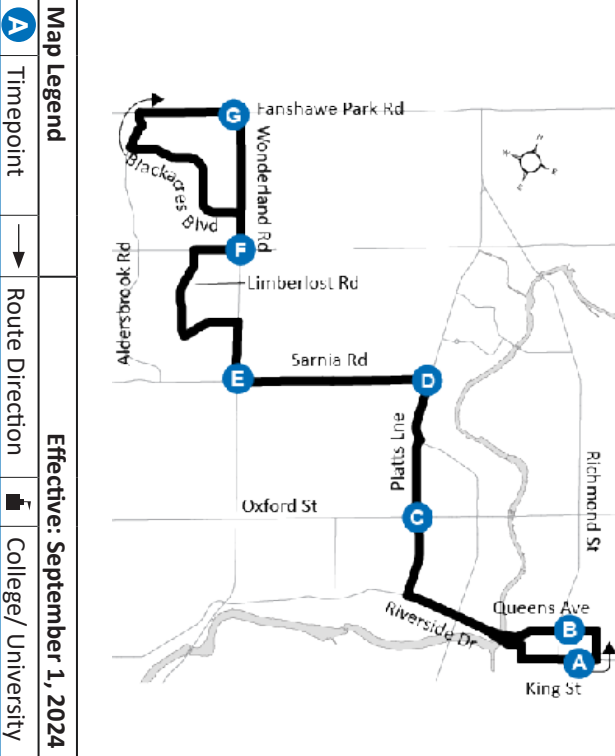

9

DOWNTOWN - WHITEHILLS

9

DOWNTOWN - WHITEHILLS

519-451-1347
www.londontransit.ca

519-451-1347
www.londontransit.ca

ROUTE 9 - MONDAY TO FRIDAY

NORTHBOUND

LEGEND

+	Route Change	*	Bus into Garage
---	--------------	---	-----------------

use realtime.londontransit.ca for up-to-date arrivals