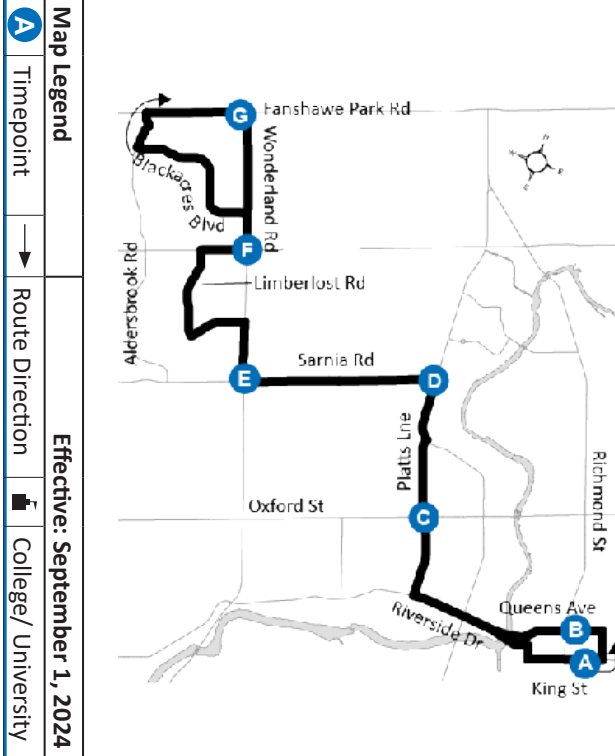

9

DOWNTOWN - WHITEHILLS

9

DOWNTOWN - WHITEHILLS

519-451-1347
www.londontransit.ca

519-451-1347
www.londontransit.ca

ROUTE 9 - MONDAY TO FRIDAY

NORTHBOUND

LEGEND

+	Route Change	*	Bus into Garage
---	--------------	---	-----------------

use realtime.londontransit.ca for up-to-date arrivals