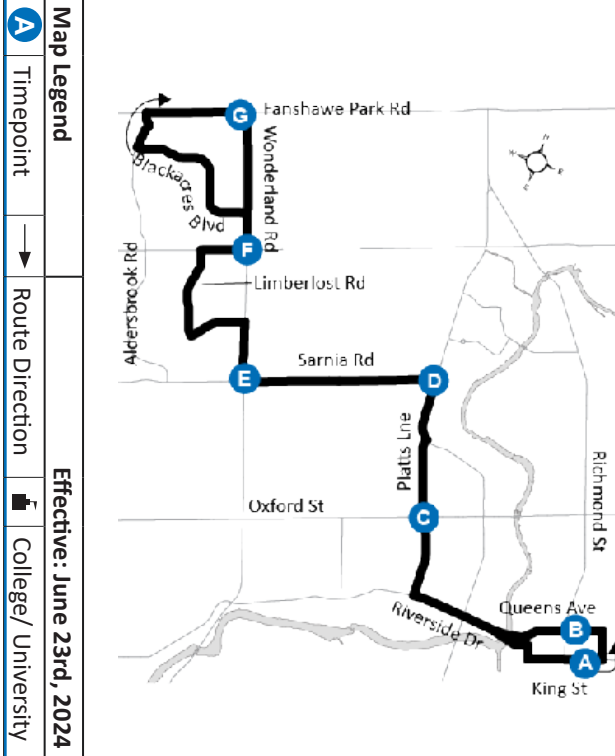

9

DOWNTOWN - WHITEHILLS

9

DOWNTOWN - WHITEHILLS

519-451-1347
www.londontransit.ca

519-451-1347
www.londontransit.ca

ROUTE 9 - MONDAY TO FRIDAY

NORTHBOUND

LEGEND

+	Route Change	*	Bus into Garage
0:00	Bus goes into service at Wonderland at Gainsborough 7 min earlier		

use realtime.londontransit.ca for up-to-date arrivals