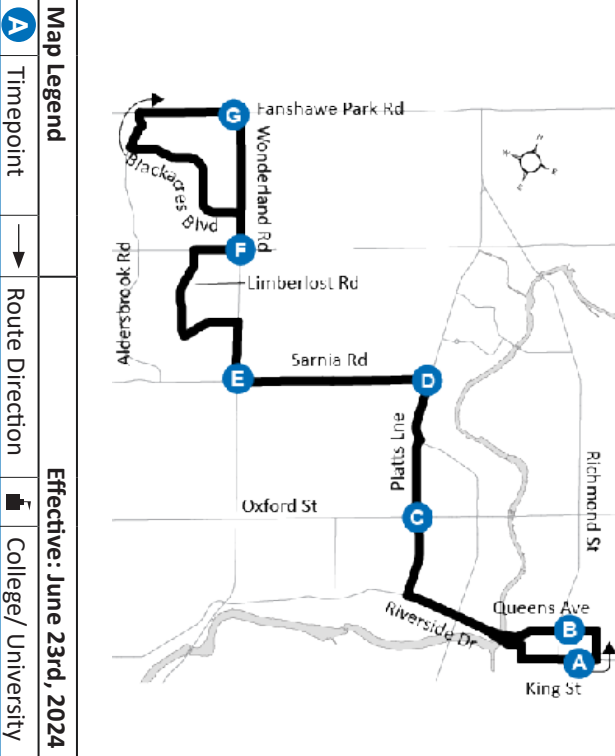

9

DOWNTOWN - WHITEHILLS

9

DOWNTOWN - WHITEHILLS

519-451-1347
www.londontransit.ca

519-451-1347
www.londontransit.ca

ROUTE 9 - MONDAY TO FRIDAY

NORTHBOUND

LEGEND

+	Route Change	*	Bus into Garage
0:00	Bus goes into service at Wonderland at Gainsborough 7 min earlier		

use realtime.londontransit.ca for up-to-date arrivals