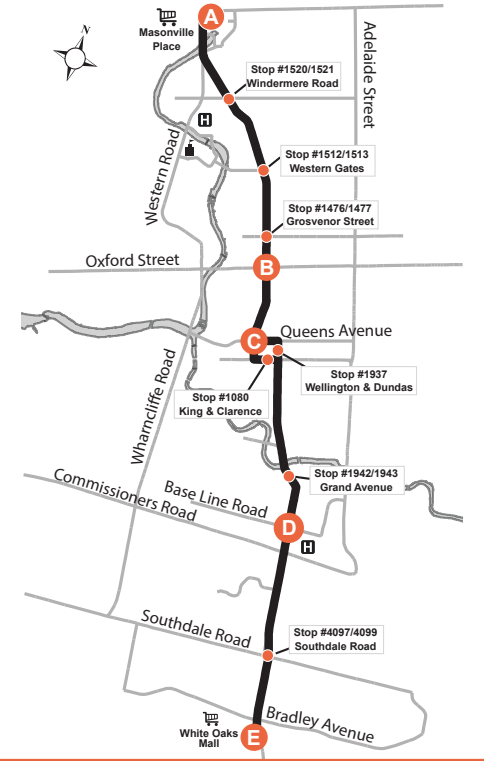

# 90 EXPRESS MASONVILLE PLACE - WHITE OAKS MALL

●	Stop Location
A	Timepoint
H	Shopping Centre
H	Hospital
90	Service Notes

519-451-1347  
www.londontransit.ca