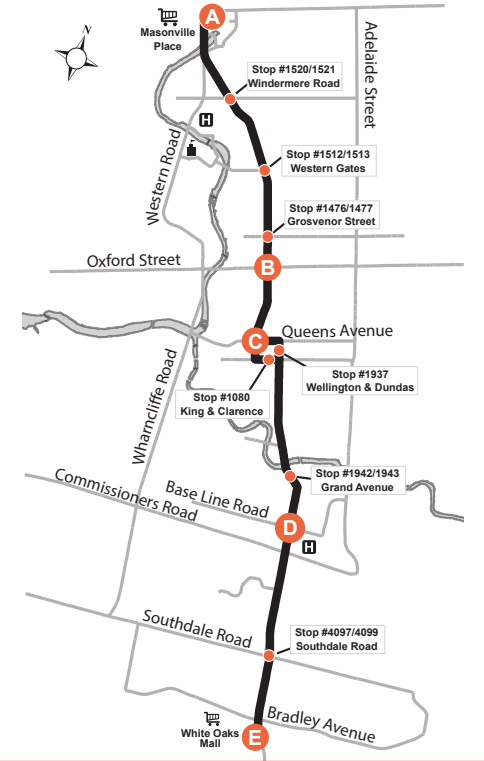

# 90 EXPRESS MASONVILLE PLACE - WHITE OAKS MALL

●	Stop Location
A	Timepoint
H	Shopping Centre
H	Hospital
90	Service Notes

519-451-1347  
www.londontransit.ca