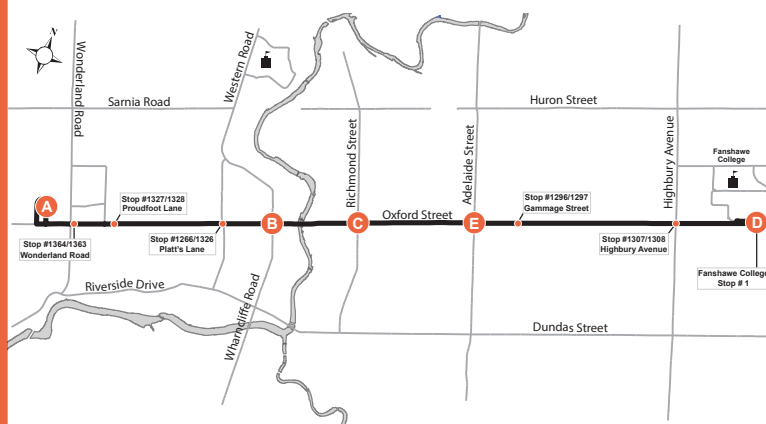

EXPRESS
FANSHAWE COLLEGE -
OXFORD AT WONDERLAND

91

Map Legend

A	Timepoint		College	91	Service Notes
●	Stop Location		Route Direction		

Effective: June 25th, 2023

519-451-1347
www.londontransit.ca

ROUTE 91 - MONDAY TO FRIDAY

LEGEND

*	Bus into Garage	+	Route Change
---	-----------------	---	--------------

use realtime.londontransit.ca for up-to-date arrivals

ROUTE 91 - SATURDAY

EASTBOUND				WESTBOUND			
Capulet at Oxford	Oxford at Wharncliffe	Oxford at Richmond	Fanshawe College Stop 1	Fanshawe College Stop 1	Oxford at Adelaide	Oxford at Richmond	Capulet at Oxford
A	B	C	D	D	E	C	A
LVS			ARR	LVS			ARR
-	-	-	-	10:50	10:57	11:00	11:11
-	-	-	-	11:15	11:22	11:25	11:36
11:14	11:22	11:25	11:34	11:40	11:47	11:50	12:01
11:39	11:47	11:50	11:59	12:05	12:13	12:16	12:29
12:04	12:13	12:16	12:25	12:30	12:38	12:41	12:54
12:30	12:39	12:42	12:51	12:55	1:03	1:06	1:19
12:55	1:04	1:07	1:16	1:20	1:28	1:31	1:44
1:20	1:29	1:32	1:41	1:45	1:53	1:56	2:09
1:45	1:54	1:57	2:06	2:10	2:18	2:21	2:33
2:10	2:19	2:22	2:32	2:35	2:43	2:46	2:58
2:35	2:44	2:47	2:57	3:00	3:08	3:11	3:23
3:00	3:09	3:12	3:22	3:25	3:33	3:36	3:48
3:25	3:34	3:37	3:47	3:50	3:58	4:01	4:13
3:50	3:59	4:02	4:12	4:15	4:23	4:26	4:38
4:15	4:24	4:27	4:37	4:40	4:48	4:51	5:03
4:40	4:49	4:52	5:02	5:05	5:13	5:16	5:28
5:05	5:14	5:17	5:27	5:30	5:38	5:41	5:53
5:30	5:39	5:42	5:52	5:55	6:03	6:06	6:17
5:55	6:04	6:07	6:17	6:20	6:28	6:31	6:42
6:20	6:28	6:31	6:41	6:45	6:53	6:56	7:07
6:45	6:53	6:56	7:06	7:10	7:18	7:21	7:32
7:10	7:18	7:21	7:31	7:35	7:43	7:46	7:57
7:35	7:43	7:46	7:56	8:00	8:08	8:11	8:22
8:00	8:08	8:11	8:21	8:25	8:33	8:36	8:47
8:25	8:33	8:36	8:46	8:50	8:58	9:01	9:10
8:50	8:58	9:01	9:09*	To Garage			
9:13	9:20	9:22	9:30*	To Garage			

LEGEND

* Bus into Garage + Route Change

SERVICE NOTES:

Route 91 is a limited stop, semi-express route; we are unable to accommodate courtesy stops. Does not operate on holidays.