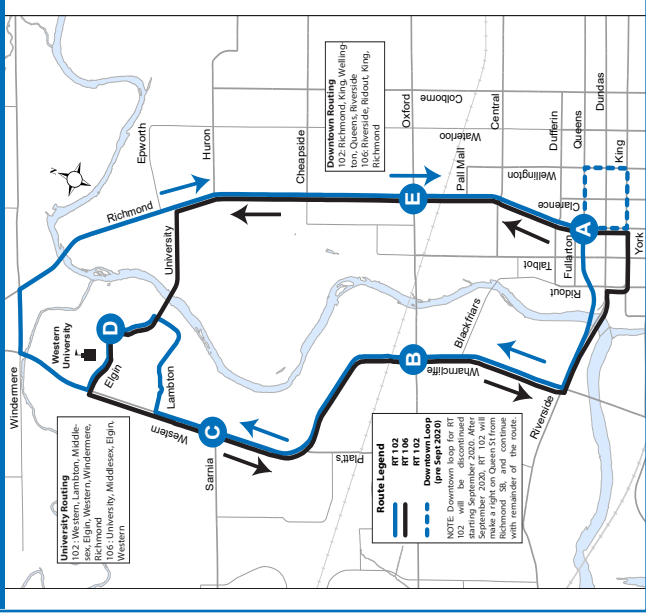

102 DOWNTOWN - 106 NATURAL SCIENCE

Effective: September 1, 2024

Map Legend	University
A Timepoint	102 106
Route Direction	Service Notes

519-451-1347
www.londontransit.ca

ROUTE 102 - SATURDAY						
ROUTE 102						
NORTHBOUND			SOUTHBOUND			
Queens & Richmond	Wharcliffe & Oxford	Western & Phillip Aziz	Natural Science	Natural Science	Richmond & Oxford	Queens & Richmond
A	B	C	D	D	E	A
LVS			ARR	LVS		ARR
-	-	-	-	11:00	11:12	11:19
11:19	11:25	11:29	11:37	11:42	11:54	12:01
12:01	12:07	12:11	12:19	12:25	12:37	12:45
12:45	12:51	12:55	1:03	1:05	1:17	1:25
1:25	1:31	1:35	1:43	1:45	1:57	2:05
2:05	2:11	2:15	2:22	2:25	2:38	2:46
2:46	2:52	2:56	3:03	3:05	3:18	3:26
3:26	3:32	3:36	3:43	3:46	4:00	4:08
4:08	4:16	4:19	4:26	4:30	4:44	4:52
4:52	5:00	5:03	5:10	5:15	5:29	5:37
5:37	5:45	5:48	5:55	6:00	6:12	6:19
6:19	6:25	6:29	6:35	6:40	6:52	6:59
6:59	7:05	7:09	7:15	7:20	7:32	7:39
7:39	7:45	7:49	7:55	8:00	8:12	8:19
8:19	8:25	8:29	8:35	8:40	8:52	8:59
8:59	9:03	9:06	9:11	9:15	9:26	9:33
9:33	9:37	9:40	9:45	9:50	10:01	10:08
10:08	10:12	10:15	10:20	10:25	10:36	10:43
10:43	10:47	10:50	10:55	11:00	11:11	11:18
11:18	11:22	11:25	11:30*	To Garage		

ROUTE 106 - SATURDAY						
ROUTE 106						
NORTHBOUND			SOUTHBOUND			
Richmond & Queens	Richmond & Oxford	Natural Science	Natural Science	Western & Sarnia	Wharcliffe & Oxford	Richmond & Queens
A	E	D	D	C	B	A
LVS		ARR	LVS			ARR
11:00	11:08	11:17	11:20	11:25	11:29	11:41
11:41	11:49	11:58	12:05	12:11	12:15	12:27
12:27	12:35	12:44	12:45	12:51	12:55	1:07
1:07	1:15	1:24	1:25	1:31	1:35	1:47
1:47	1:55	2:04	2:05	2:11	2:16	2:28
2:28	2:37	2:45	2:50	2:56	3:01	3:13
3:13	3:22	3:30	3:35	3:41	3:46	3:58
3:58	4:07	4:15	4:20	4:31	4:36	4:48
4:48	4:58	5:08	5:10	5:21	5:26	5:38
5:38	5:48	5:58	6:00	6:06	6:10	6:22
6:22	6:30	6:37	6:40	6:46	6:50	7:02
7:02	7:10	7:17	7:20	7:26	7:30	7:42
7:42	7:50	7:57	8:00	8:06	8:10	8:22
8:22	8:30	8:37	8:40	8:46	8:50	9:02
9:02	9:09	9:16	9:20	9:25	9:29	9:41
9:41	9:48	9:55	10:00	10:05	10:09	10:21
10:21	10:28	10:35	10:40	10:45	10:49*	