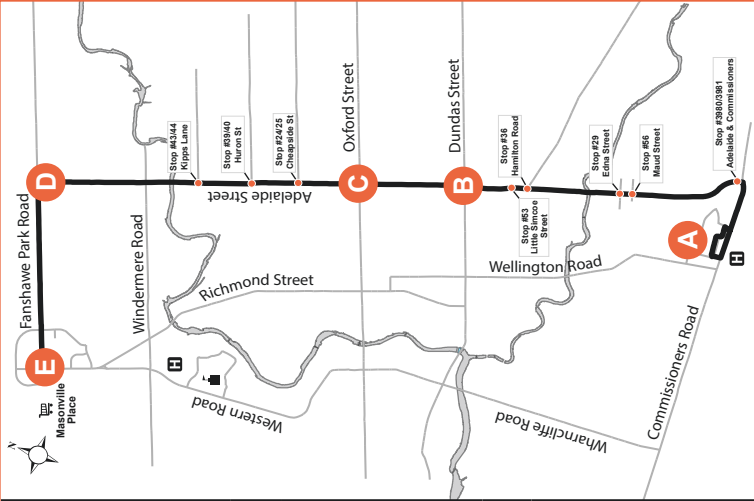

EXPRESS

MASONVILLE MALL -
VICTORIA HOSPITAL

92

Map Legend		Effective: March 25th, 2025	
	Timepoint		Shopping Centre
	Stop Location		Hospital
			Route Direction

519-451-1347

www.londontransit.ca

london
transit

SERVICE NOTES:

Route 92 is a limited stop, express route; we are unable to accommodate courtesy stops.

Route 92 operates peak period weekdays only, excluding holidays.

ROUTE 92 - MONDAY-FRIDAY

NORTHBOUND					SOUTHBOUND				
Victoria Hospital Zone A	Dundas & Adelaide	Oxford & Adelaide	Fanshawe & Adelaide	Masonville Mall	Masonville Mall	Adelaide & Fanshawe	Oxford & Adelaide	Dundas & Adelaide	Victoria Hospital Zone A
A	B	C	D	E	E	D	C	B	A
LVS				ARR	LVS				ARR
-	-	-	-	-	7:00	7:05	7:15	7:19	7:29
-	-	-	-	-	7:22	7:27	7:37	7:41	7:51
7:13	7:24	7:27	7:35	7:39	7:44	7:49	7:59	8:03	8:13
7:35	7:46	7:49	7:57	8:01	8:06	8:11	8:21	8:25	8:35
7:57	8:08	8:11	8:19	8:23	8:28	8:33	8:43	8:47	8:57
8:19	8:30	8:33	8:41	8:45	8:50	8:55	9:05	9:09	9:19*
8:41	8:52	8:55	9:03	9:07	9:12	9:17	9:25	9:29	9:38*
9:03	9:14	9:17	9:25	9:29*	To Garage				
1:02	1:12	1:15	1:24	1:28	1:32	1:37	1:45	1:49	1:58
2:06	2:17	2:20	2:30	2:34	2:49	2:54	3:03	3:07	3:17
3:24	3:35	3:38	3:48	3:52	3:59	4:04	4:13	4:17	4:27
4:39	4:50	4:54	5:05	5:09	5:14	5:19	5:28	5:32	5:44
5:56	6:07	6:11	6:22	6:26	6:33	6:38	6:46	6:50	6:59
7:01	7:11	7:14	7:23	7:27*	To Garage				