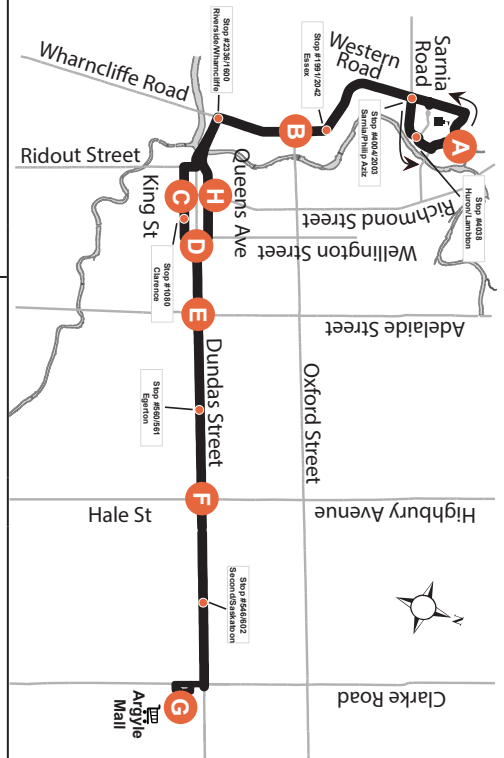

# 94 EXPRESS NATURAL SCIENCE - ARGYLE MALL

<b>Map Legend</b>	<b>Effective: March 25th, 2025</b>
<b>A</b> Timepoint	<b>H</b> Shopping Centre
<b>●</b> Stop Location	<b>H</b> Hospital
	<b>➔</b> College/ University
	<b>➔</b> Route Direction

# 94 EXPRESS NATURAL SCIENCE - ARGYLE MALL

<b>Map Legend</b>	<b>Effective: June 25th, 2023</b>
<b>A</b> Timepoint	<b>H</b> Shopping Centre
<b>●</b> Stop Location	<b>H</b> Hospital
	<b>➔</b> College/ University
	<b>➔</b> Route Direction

## ROUTE 94 - MONDAY TO FRIDAY

EASTBOUND							WESTBOUND						
Natural Science	Wharncliffe at Oxford	King at Richmond	Wellington at Dundas	Dundas at Adelaide	Dundas at Highbury	Argyle Mall	Argyle Mall	Dundas at Highbury	Dundas at Adelaide	Wellington at Dundas	Queen at Richmond	Wharncliffe at Oxford	Natural Science
A	B	C	D	E	F	G	G	F	E	D	H	B	A
LVS						ARR	LVS						ARR
-	-	-	-	-	-	-	6:59	7:06	7:11	7:14	7:15	7:22	7:33
-	-	-	-	-	-	-	7:25	7:32	7:37	7:40	7:41	7:48	7:59
7:14	7:23	7:29	7:32	7:36	7:41	7:48	7:51	7:58	8:03	8:06	8:07	8:14	8:25
7:40	7:49	7:55	7:58	8:02	8:07	8:14	8:17	8:24	8:29	8:32	8:33	8:40	8:51
8:06	8:15	8:21	8:24	8:28	8:33	8:40	8:43	8:50	8:55	8:58	8:59	9:06	9:18
8:32	8:41	8:47	8:50	8:54	8:59	9:06	9:09	9:16	9:21	9:24	9:25	9:32	9:44
9:00	9:08	9:13	9:16	9:20	9:25	9:31	9:35	9:42	9:47	9:50	9:51	9:58	10:10*
9:26	9:34	9:39	9:42	9:46	9:51	9:57*	To Garage						
9:52	10:00	10:05	10:08	10:12	10:17	10:23*	To Garage						
No Service Until PM													