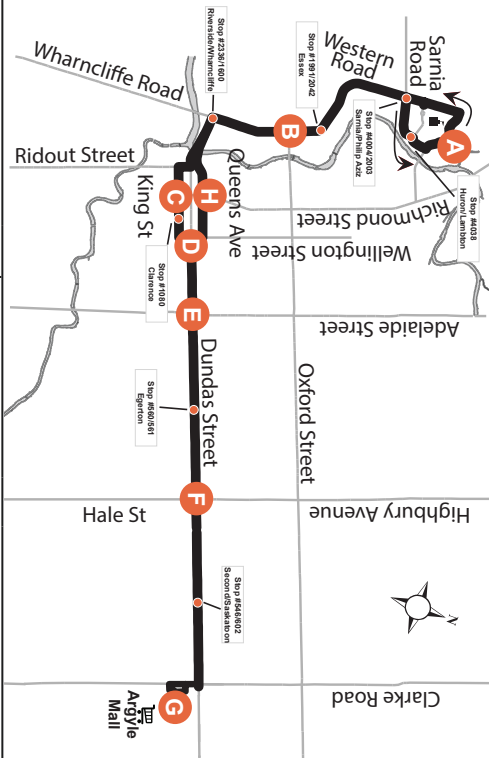

# 94 EXPRESS NATURAL SCIENCE - ARGYLE MALL

<b>Map Legend</b>	<b>Effective: March 25th, 2025</b>
<b>A</b> Timepoint	<b>H</b> Shopping Centre
<b>●</b> Stop Location	<b>H</b> Hospital
	<b>➔</b> College/ University
	<b>➔</b> Route Direction

# 94 EXPRESS NATURAL SCIENCE - ARGYLE MALL

<b>Map Legend</b>	<b>Effective: June 25th, 2023</b>
<b>A</b> Timepoint	<b>H</b> Shopping Centre
<b>●</b> Stop Location	<b>H</b> Hospital
	<b>➔</b> College/ University
	<b>➔</b> Route Direction

## ROUTE 94 - MONDAY TO FRIDAY

EASTBOUND							WESTBOUND						
Natural Science	Wharncliffe at Oxford	King at Richmond	Wellington at Dundas	Dundas at Adelaide	Dundas at Highbury	Argyle Mall	Argyle Mall	Dundas at Highbury	Dundas at Adelaide	Wellington at Dundas	Queen at Richmond	Wharncliffe at Oxford	Natural Science
A	B	C	D	E	F	G	G	F	E	D	H	B	A
LVS						ARR	LVS						ARR
-	-	-	-	-	-	-	6:59	7:06	7:11	7:14	7:15	7:22	7:33
-	-	-	-	-	-	-	7:25	7:32	7:37	7:40	7:41	7:48	7:59
7:14	7:23	7:29	7:32	7:36	7:41	7:48	7:51	7:58	8:03	8:06	8:07	8:14	8:25
7:40	7:49	7:55	7:58	8:02	8:07	8:14	8:17	8:24	8:29	8:32	8:33	8:40	8:51
8:06	8:15	8:21	8:24	8:28	8:33	8:40	8:43	8:50	8:55	8:58	8:59	9:06	9:18
8:32	8:41	8:47	8:50	8:54	8:59	9:06	9:09	9:16	9:21	9:24	9:25	9:32	9:44
9:00	9:08	9:13	9:16	9:20	9:25	9:31	9:35	9:42	9:47	9:50	9:51	9:58	10:10*
9:26	9:34	9:39	9:42	9:46	9:51	9:57*	To Garage						
9:52	10:00	10:05	10:08	10:12	10:17	10:23*	To Garage						
No Service Until PM													