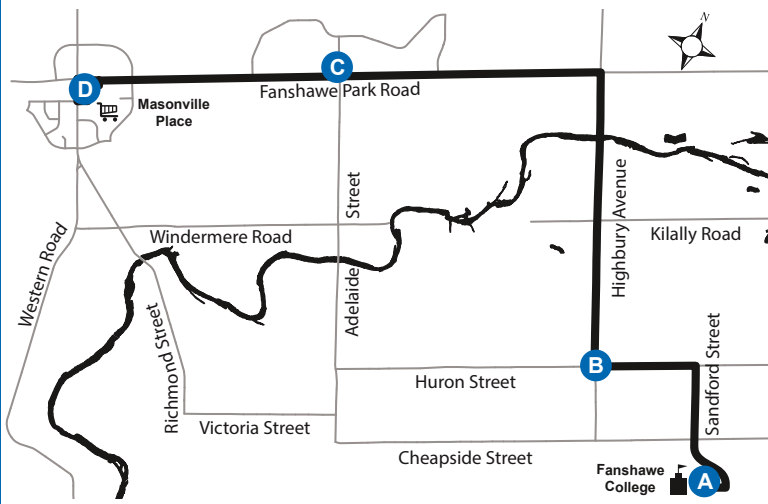

25 FANSHAWE COLLEGE-
MASONVILLE PLACE

Map Legend

A Timepoint	Shopping Centre	College/ University

Effective: April 27th, 2025

519-451-1347
www.londontransit.ca

ROUTE 25 - MONDAY TO FRIDAY

use realtime.londontransit.ca for up-to-date arrivals

NORTHBOUND				SOUTHBOUND			
Fanshawe College	Huron at Highbury	Fanshawe Park at Adelaide	Masonville Place	Masonville Place	Fanshawe Park at Adelaide	Huron at Highbury	Fanshawe College
A	B	C	D	D	C	B	A
LVS			ARR	LVS			ARR
-	-	-	-	6:06	6:11	6:19	6:24
6:08	6:15	6:25	6:29	6:30	6:35	6:43	6:48
6:30	6:37	6:47	6:51	7:00	7:05	7:17	7:23
6:58	7:05	7:15	7:19	7:20	7:25	7:37	7:43
-	-	-	-	7:40	7:45	7:57	8:03
7:24	7:31	7:42	7:47	8:00	8:05	8:17	8:23
7:50	7:57	8:08	8:13	8:20	8:25	8:37	8:43
8:10	8:17	8:28	8:33	8:40	8:45	8:57	9:03
8:30	8:37	8:48	8:53	9:00	9:05	9:16	9:22
8:50	8:57	9:08	9:13	9:20	9:25	9:36	9:42
9:10	9:17	9:28	9:33	9:40	9:45	9:56	10:02
9:30	9:37	9:48	9:53	10:00	10:05	10:16	10:22
9:50	9:57	10:08	10:13	10:20	10:25	10:36	10:42
10:10	10:17	10:28	10:33	10:40	10:45	10:56	11:02
10:30	10:37	10:48	10:53	11:00	11:05	11:16	11:22
10:50	10:57	11:08	11:13	11:20	11:25	11:36	11:42
11:10	11:17	11:28	11:33	11:40	11:45	11:56	12:02
11:30	11:37	11:48	11:53	12:00	12:06	12:16	12:22
11:50	11:57	12:08	12:13	12:20	12:26	12:36	12:42
12:10	12:17	12:28	12:33	12:40	12:46	12:56	1:02
12:30	12:37	12:48	12:53	1:00	1:06	1:16	1:22
12:50	12:57	1:08	1:13	1:20	1:26	1:36	1:42
1:10	1:17	1:28	1:33	1:40	1:46	1:56	2:02
1:30	1:37	1:48	1:53	2:00	2:07	2:20	2:27
1:50	1:57	2:08	2:13	2:20	2:27	2:40	2:47
2:10	2:18	2:32	2:38	2:40	2:47	3:00	3:07
2:30	2:38	2:52	2:58	3:00	3:07	3:20	3:27
2:50	2:58	3:12	3:18	3:20	3:27	3:40	3:47
3:10	3:18	3:32	3:38	3:40	3:47	4:00	4:07
3:30	3:38	3:52	3:58	4:01	4:09	4:22	4:29
3:50	3:58	4:12	4:18	4:22	4:30	4:43	4:50
4:11	4:20	4:34	4:40	4:43	4:51	5:04	5:11
4:32	4:41	4:55	5:01	5:04	5:12	5:25	5:32
4:53	5:02	5:16	5:22	5:25	5:33	5:46	5:53
5:14	5:23	5:37	5:43	5:46	5:54	6:07	6:14
5:35	5:44	5:58	6:04	6:06	6:12	6:21	6:27
5:56	6:05	6:19	6:25	6:26	6:32	6:41	6:47
6:16	6:23	6:34	6:39	6:46	6:52	7:01	7:07
6:36	6:43	6:54	6:59	7:06	7:12	7:21	7:27
6:56	7:03	7:14	7:19	7:26	7:32	7:41	7:47
7:16	7:23	7:34	7:39	7:46	7:52	8:01	8:07
7:36	7:43	7:54	7:59	8:06	8:12	8:21	8:27
7:56	8:03	8:14	8:19	8:26	8:32	8:41	8:47
8:16	8:23	8:34	8:39	8:46	8:52	9:01	9:07
8:30	8:37	8:48	8:53*	To Garage			
8:50	8:57	9:08	9:13	9:16	9:21	9:28	9:34
9:10	9:17	9:27	9:32	9:40	9:45	9:52	9:58
9:35	9:42	9:52	9:57	10:05	10:10	10:17	10:23
10:00	10:07	10:17	10:22	10:30	10:35	10:42	10:48
10:25	10:32	10:42	10:47	10:55	11:00	11:07	11:13
10:50	10:57	11:07	11:12	11:20	11:25	11:32	11:38
11:15	11:22	11:32	11:37	11:41	11:46	11:53	11:59*
11:40	11:47	11:57	12:02*	To Garage			

LEGEND

*	Bus into Garage	+	Route Change