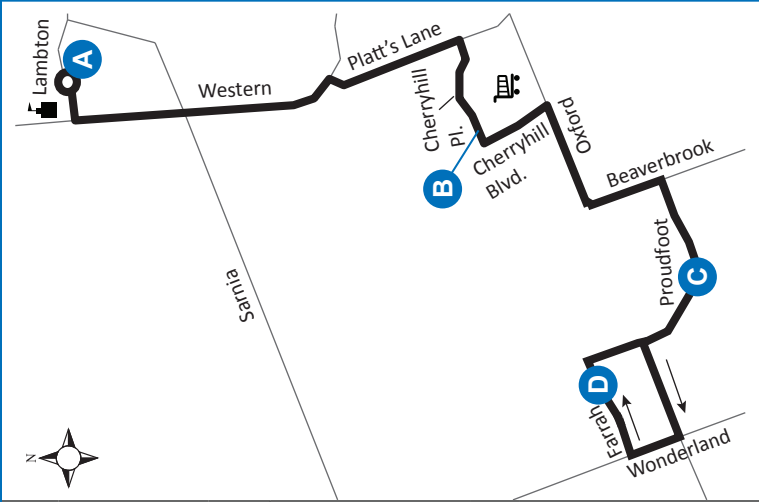

33 ALUMNI HALL - PROUDFOOT

Map Legend

Timepoint

Route Direction

Shopping Centre

University

Service Notes

Effective: April 27th, 2025

519-451-1347

www.londontransit.ca

London
transit

ROUTE 33 - MONDAY TO FRIDAY

use realtime.londontransit.ca for up-to-date arrivals

WESTBOUND			EASTBOUND			
Alumni Hall	Proudfoot at Forest Hills	Farrah at Proudfoot	Farrah at Proudfoot	Proudfoot at Forest Hills	Cherryhill at Cherryhill Pl.	Alumni Hall
A	C	D	D	C	B	A
LVS		ARR	LVS			ARR
-	-	7:00	7:01	7:03	7:08	7:16
7:16	7:27	7:32	7:36	7:38	7:43	7:51
7:51	8:02	8:07	8:11	8:13	8:18	8:26
8:26	8:37	8:42	8:46	8:48	8:52	9:00
9:00	9:10	9:15	9:20	9:22	9:26	9:34
9:34	9:44	9:49	9:55	9:57	10:01	10:09
10:09	10:19	10:24	10:30	10:32	10:36	10:44
10:44	10:54	10:59	11:05	11:07	11:11	11:19
11:19	11:29	11:34	11:40	11:42	11:46	11:54
11:54	12:04	12:09	12:15	12:17	12:21	12:29
12:29	12:40	12:45	12:51	12:53	12:57	1:05
1:05	1:16	1:21	1:26	1:28	1:32	1:40
1:40	1:51	1:56	2:01	2:03	2:08	2:16
2:16	2:29	2:36	2:42	2:44	2:49	2:57
2:57	3:10	3:17	3:22	3:24	3:29	3:37
3:37	3:50	3:57	4:02	4:04	4:09	4:18
4:18	4:32	4:37	4:41	4:43	4:48	4:57
4:57	5:11	5:16	5:21	5:23	5:28	5:37
5:37	5:51	5:56	6:01	6:03	6:07	6:14
6:14	6:25	6:29	6:35	6:37	6:41	6:48
6:48	6:59	7:03	7:10	7:12	7:16	7:23
7:23	7:34	7:38	7:45	7:47	7:51	7:58
7:58	8:09	8:13	8:20	8:22	8:26	8:33
8:33	8:44	8:48	8:55	8:57	9:01	9:07
9:07	9:17	9:21	9:29	9:31	9:35	9:41
9:41	9:51	9:55	10:04	10:06	10:10	10:16
10:16	10:26	10:30	10:39*	To Garage		

LEGEND

+	Route Change	*	Bus into Garage
7:00	Bus goes into service at Proudfoot and Oxford 4 min earlier		

SPECIAL NOTE:

Route 33 operates on weekdays only, excluding holidays.