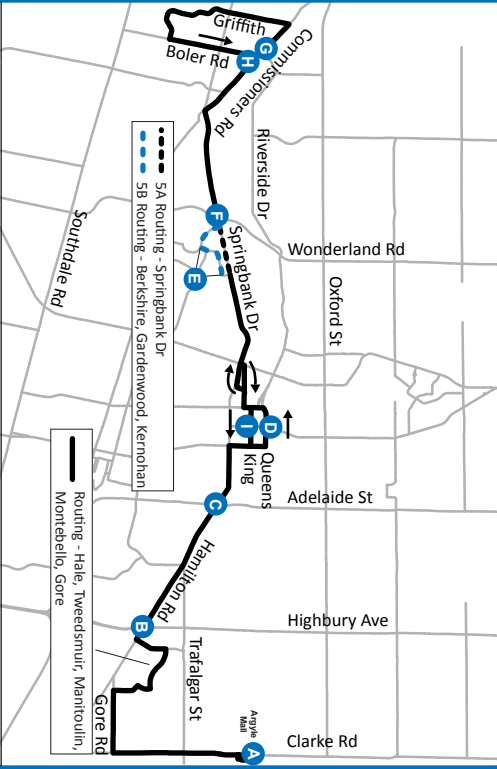

5

BYRON - ARGYLE MALL

Map Legend	Effective: April 27th, 2025
A Timepoint	Shopping Centre
H Hospital	College/ University
	Limited Service
	Route Direction

519-451-1347
www.londontransit.ca

5

BYRON - ARGYLE MALL