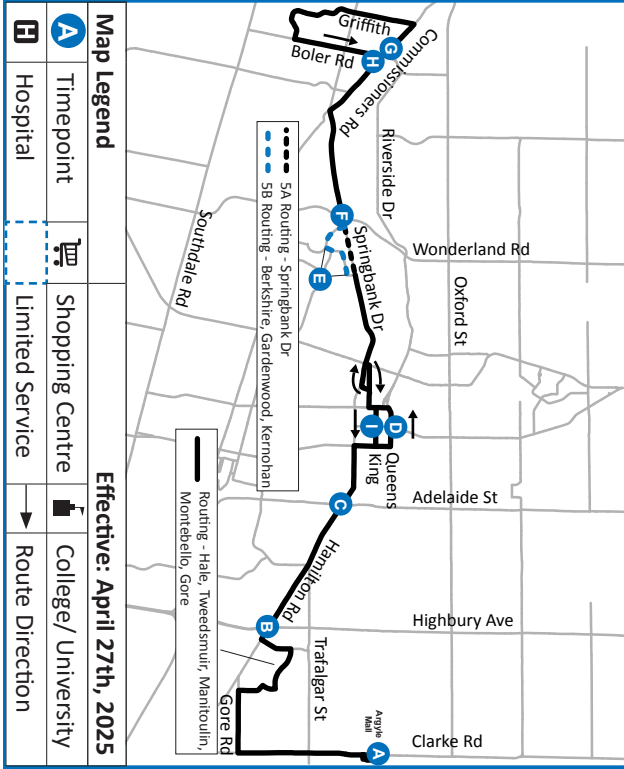

5

BYRON - ARGYLE MALL

Map Legend	Effective: April 27th, 2025
A Timepoint	Shopping Centre
H Hospital	College/ University
	Limited Service
	Route Direction

519-451-1347
www.londontransit.ca

5

BYRON - ARGYLE MALL

LEGEND

+	Route Change	*	Bus into Garage
0:00	Bus goes into service 1min earlier at Clarke and Churchill		
8:12	Bus goes into service 2min earlier at Wellington and Dundas		

use realtime.londontransit.ca for up-to-date arrivals