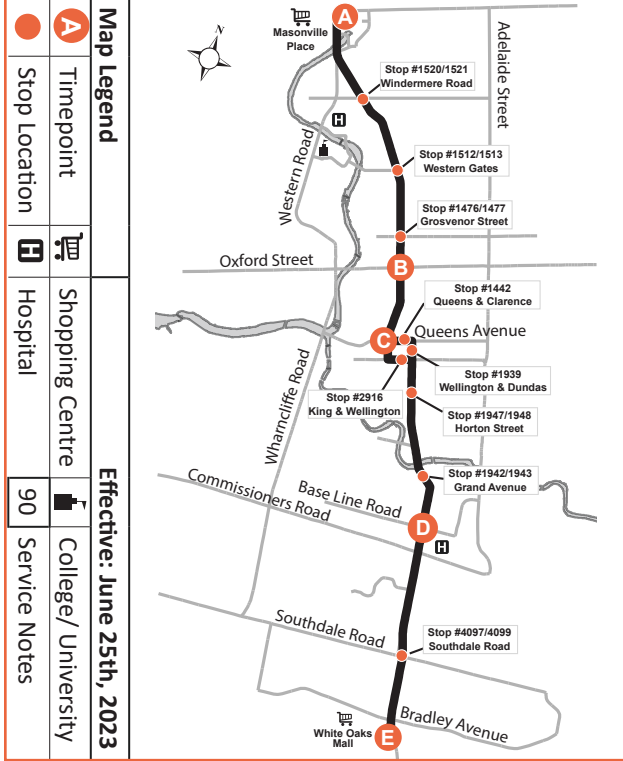

90 EXPRESS MASONVILLE PLACE - WHITE OAKS MALL

519-451-1347
www.londontransit.ca

519-451-1347
www.londontransit.ca

ROUTE 90 - MONDAY TO FRIDAY