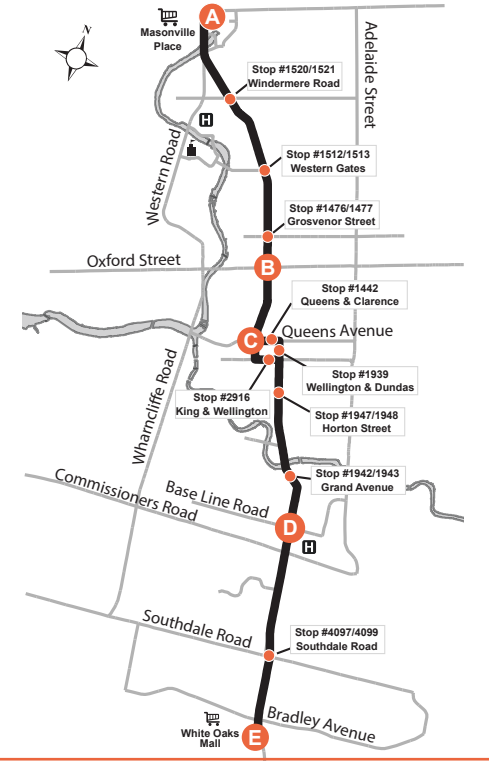

# 90 EXPRESS MASONVILLE PLACE - WHITE OAKS MALL