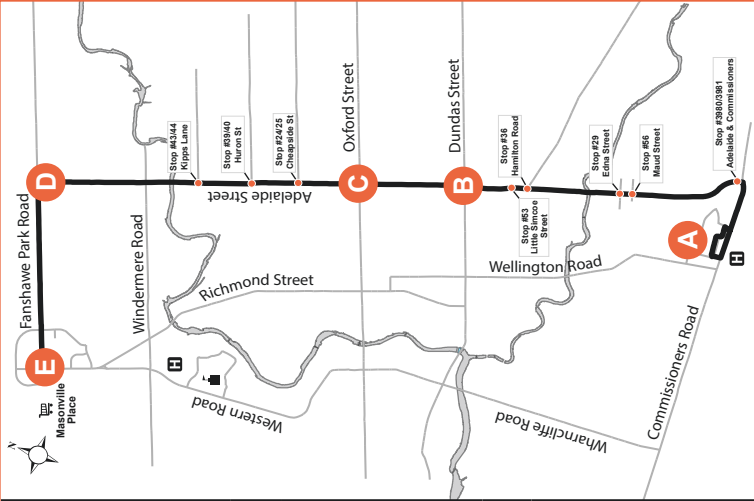

EXPRESS

MASONVILLE MALL -
VICTORIA HOSPITAL

92

Map Legend

Effective: April 27th, 2025

	Timepoint		Shopping Centre		College/ University
	Stop Location		Hospital		Route Direction

519-451-1347

www.londontransit.ca

SERVICE NOTES:

Route 92 is a limited stop, express route; we are unable to accommodate courtesy stops.

Route 92 operates peak period weekdays only, excluding holidays.

ROUTE 92 - MONDAY-FRIDAY

NORTHBOUND					SOUTHBOUND				
Victoria Hospital Zone A	Dundas & Adelaide	Oxford & Adelaide	Fanshawe & Adelaide	Masonville Mall	Masonville Mall	Adelaide & Fanshawe	Oxford & Adelaide	Dundas & Adelaide	Victoria Hospital Zone A
A	B	C	D	E	E	D	C	B	A
LVS				ARR	LVS				ARR
-	-	-	-	-	7:00	7:05	7:15	7:19	7:29
-	-	-	-	-	7:22	7:27	7:37	7:41	7:51
7:13	7:24	7:27	7:35	7:39	7:44	7:49	7:59	8:03	8:13
7:35	7:46	7:49	7:57	8:01	8:06	8:11	8:21	8:25	8:35
7:57	8:08	8:11	8:19	8:23	8:28	8:33	8:43	8:47	8:57
8:19	8:30	8:33	8:41	8:45	8:50	8:55	9:05	9:09	9:19*
8:41	8:52	8:55	9:03	9:07	9:12	9:17	9:25	9:29	9:38*
9:03	9:14	9:17	9:25	9:29*	To Garage				
-	-	-	-	-	1:00	1:05	1:13	1:17	1:26
1:02	1:12	1:15	1:24	1:28	1:32	1:37	1:45	1:49	1:58
1:34	1:44	1:47	1:56	2:00	2:04	2:09	2:18	2:22	2:32
-	-	-	-	-	2:29	2:34	2:43	2:47	2:57
2:06	2:17	2:20	2:30	2:34	2:49	2:54	3:03	3:07	3:17
2:34	2:45	2:48	2:58	3:02	3:09	3:14	3:23	3:27	3:37
2:59	3:10	3:13	3:23	3:27	3:34	3:39	3:48	3:52	4:02
3:24	3:35	3:38	3:48	3:52	3:59	4:04	4:13	4:17	4:27
3:49	4:00	4:03	4:13	4:17	4:24	4:29	4:38	4:42	4:54
4:14	4:25	4:29	4:40	4:44	4:49	4:54	5:03	5:07	5:19
4:39	4:50	4:54	5:05	5:09	5:14	5:19	5:28	5:32	5:44
5:04	5:15	5:19	5:30	5:34	5:39	5:44	5:53	5:57	6:09*
5:29	5:40	5:44	5:55	5:59	6:01	6:06	6:14	6:18	6:27
5:56	6:07	6:11	6:22	6:26	6:33	6:38	6:46	6:50	6:59
6:29	6:39	6:42	6:51	6:55	7:01	7:06	7:14	7:18	7:27*
7:01	7:11	7:14	7:23	7:27*	To Garage				