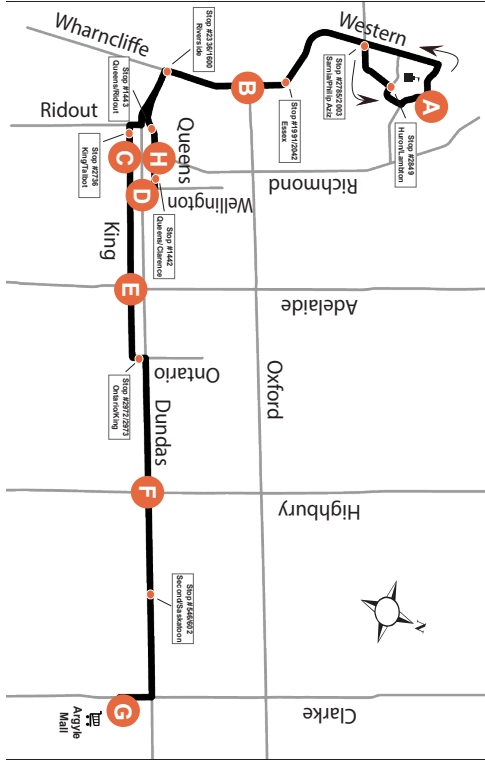

94 EXPRESS NATURAL SCIENCE - ARGYLE MALL

Map Legend	Effective: April 27th, 2025
A Timepoint	H Shopping Centre
Stop Location	H Hospital
	College/ University
	Route Direction

519-451-1347
www.londontransit.ca

ROUTE 94 - MONDAY TO FRIDAY

EASTBOUND							WESTBOUND						
Natural Science	Wharncliffe at Oxford	King at Richmond	King at Wellington	King at Adelaide	Dundas at Highbury	Argyle Mall	Argyle Mall	Dundas at Highbury	King at Adelaide	Wellington at King	Queens at Richmond	Wharncliffe at Oxford	Natural Science
A	B	C	D	E	F	G	G	F	E	D	H	B	A
LVS						ARR	LVS						ARR
-	-	-	-	-	-	-	6:59	7:06	7:11	7:14	7:15	7:22	7:33
-	-	-	-	-	-	-	7:25	7:32	7:37	7:40	7:41	7:48	7:59
7:14	7:23	7:29	7:32	7:36	7:41	7:48	7:51	7:58	8:03	8:06	8:07	8:14	8:25
7:40	7:49	7:55	7:58	8:02	8:07	8:14	8:17	8:24	8:29	8:32	8:33	8:40	8:51
8:06	8:15	8:21	8:24	8:28	8:33	8:40	8:43	8:50	8:55	8:58	8:59	9:06	9:18
8:32	8:41	8:47	8:50	8:54	8:59	9:06	9:09	9:16	9:21	9:24	9:25	9:32	9:44
9:00	9:08	9:13	9:16	9:20	9:25	9:31	9:35	9:42	9:47	9:50	9:51	9:58	10:10*
9:26	9:34	9:39	9:42	9:46	9:51	9:57*	To Garage						
9:52	10:00	10:05	10:08	10:12	10:17	10:23*	To Garage						
No Service Until PM													