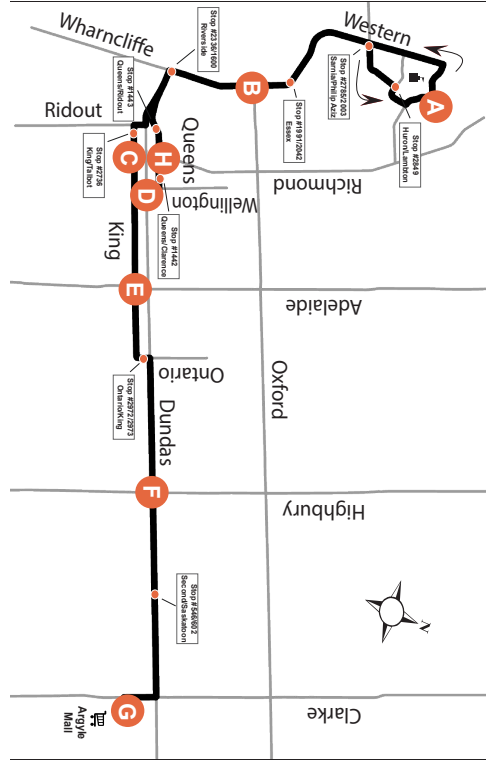

94 EXPRESS NATURAL SCIENCE - ARGYLE MALL

Map Legend	Effective: April 27th, 2025
A Timepoint	H Shopping Centre
Stop Location	H Hospital
	College/ University
	Route Direction

519-451-1347
www.londontransit.ca

ROUTE 94 - MONDAY TO FRIDAY

EASTBOUND							WESTBOUND						
Natural Science	Wharncliffe at Oxford	King at Richmond	King at Wellington	King at Adelaide	Dundas at Highbury	Argyle Mall	Argyle Mall	Dundas at Highbury	King at Adelaide	Wellington at King	Queens at Richmond	Wharncliffe at Oxford	Natural Science
A	B	C	D	E	F	G	G	F	E	D	H	B	A
LVS						ARR	LVS						ARR
-	-	-	-	-	-	-	6:59	7:06	7:11	7:14	7:15	7:22	7:33
-	-	-	-	-	-	-	7:25	7:32	7:37	7:40	7:41	7:48	7:59
7:14	7:23	7:29	7:32	7:36	7:41	7:48	7:51	7:58	8:03	8:06	8:07	8:14	8:25
7:40	7:49	7:55	7:58	8:02	8:07	8:14	8:17	8:24	8:29	8:32	8:33	8:40	8:51
8:06	8:15	8:21	8:24	8:28	8:33	8:40	8:43	8:50	8:55	8:58	8:59	9:06	9:18
8:32	8:41	8:47	8:50	8:54	8:59	9:06	9:09	9:16	9:21	9:24	9:25	9:32	9:44
9:00	9:08	9:13	9:16	9:20	9:25	9:31	9:35	9:42	9:47	9:50	9:51	9:58	10:10*
9:26	9:34	9:39	9:42	9:46	9:51	9:57*	To Garage						
9:52	10:00	10:05	10:08	10:12	10:17	10:23*	To Garage						
No Service Until PM													