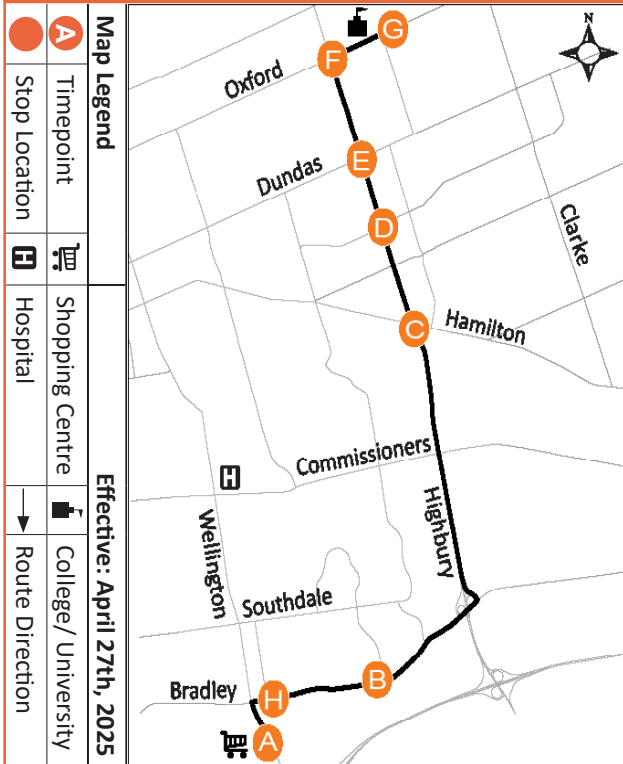

95

EXPRESS
WHITE OAKS MALL -
FANSHAWE COLLEGE

	Map Legend
	Timepoint
	Stop Location
	Shopping Centre
	Hospital
	College/ University
	Route Direction

Effective: April 27th, 2025

519-451-1347
www.londontransit.ca

ROUTE 95 - MONDAY TO FRIDAY

NORTHBOUND							SOUTHBOUND							
White Oaks Mall	Bradley at Millbank	Highbury at Hamilton	Highbury at Brydges	Highbury at Dundas	Highbury at Oxford	Fanshawe College	Fanshawe College	Highbury at Oxford	Highbury at Dundas	Highbury at Brydges	Highbury at Hamilton	Bradley at Millbank	Bradley at Dearnass	White Oaks Mall
A	B	C	D	E	F	G	G	F	E	D	C	B	H	A
LVS						ARR	LVS							ARR
-	-	-	-	-	-	-	-	-	-	6:04	6:07	6:14	6:16	6:19
-	-	-	6:15	6:17	6:19	6:21	6:24	6:27	6:29	6:32	6:35	6:42	6:44	6:47
6:25	6:31	6:38	6:41	6:43	6:45	6:47	6:50	6:53	6:55	6:58	7:01	7:08	7:10	7:13
6:55	7:01	7:08	7:11	7:13	7:15	7:17	7:20	7:23	7:25	7:28	7:31	7:38	7:40	7:43
7:25	7:31	7:38	7:41	7:43	7:45	7:47	7:50	7:53	7:55	7:58	8:01	8:08	8:10	8:13
7:55	8:01	8:08	8:11	8:13	8:15	8:17	8:20	8:23	8:25	8:28	8:31	8:38	8:40	8:43
8:25	8:31	8:38	8:41	8:43	8:45	8:47	8:50	8:53	8:55	8:58*	To Garage			
8:55	9:01	9:08	9:11*	To Garage										
No Service Until PM														

LEGEND			
*	Bus into Garage	+	Route Change

SERVICE NOTES:
 Route 95 is a limited stop express route; we are unable to accommodate courtesy stops.
 Route 95 operates on weekday peak periods only, excluding holidays.