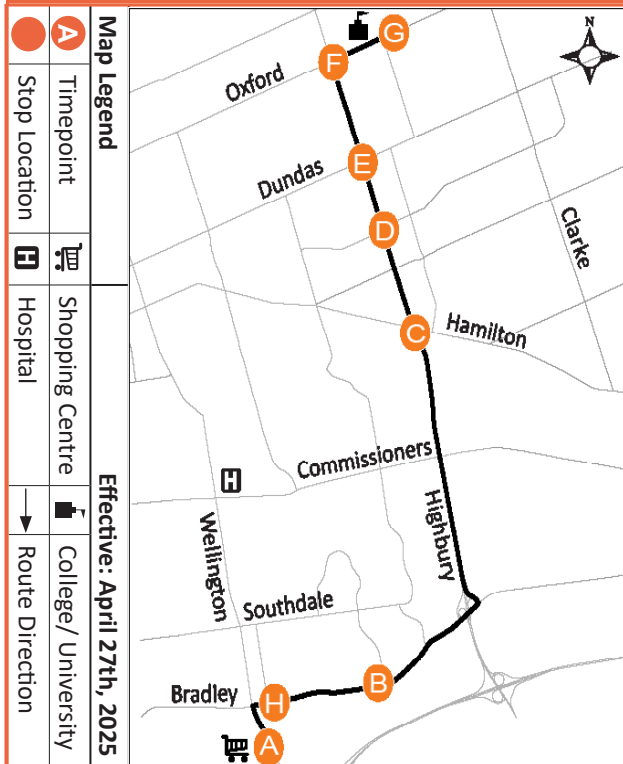

95

EXPRESS
WHITE OAKS MALL -
FANSHAWE COLLEGE

	Map Legend
	Timepoint
	Stop Location
	Shopping Centre
	Hospital
	College/ University
	Route Direction

Effective: April 27th, 2025

519-451-1347
www.londontransit.ca

ROUTE 95 - MONDAY TO FRIDAY

NORTHBOUND							SOUTHBOUND							
White Oaks Mall	Bradley at Millbank	Highbury at Hamilton	Highbury at Brydges	Highbury at Dundas	Highbury at Oxford	Fanshawe College	Fanshawe College	Highbury at Oxford	Highbury at Dundas	Highbury at Brydges	Highbury at Hamilton	Bradley at Millbank	Bradley at Dearnass	White Oaks Mall
A	B	C	D	E	F	G	G	F	E	D	C	B	H	A
LVS						ARR	LVS							ARR
-	-	-	-	-	-	-	-	-	-	6:04	6:07	6:14	6:16	6:19
-	-	-	6:15	6:17	6:19	6:21	6:24	6:27	6:29	6:32	6:35	6:42	6:44	6:47
6:25	6:31	6:38	6:41	6:43	6:45	6:47	6:50	6:53	6:55	6:58	7:01	7:08	7:10	7:13
6:55	7:01	7:08	7:11	7:13	7:15	7:17	7:20	7:23	7:25	7:28	7:31	7:38	7:40	7:43
7:25	7:31	7:38	7:41	7:43	7:45	7:47	7:50	7:53	7:55	7:58	8:01	8:08	8:10	8:13
7:55	8:01	8:08	8:11	8:13	8:15	8:17	8:20	8:23	8:25	8:28	8:31	8:38	8:40	8:43
8:25	8:31	8:38	8:41	8:43	8:45	8:47	8:50	8:53	8:55	8:58*	To Garage			
8:55	9:01	9:08	9:11*	To Garage										
No Service Until PM														

LEGEND			
*	Bus into Garage	+	Route Change

SERVICE NOTES:
 Route 95 is a limited stop express route; we are unable to accommodate courtesy stops.
 Route 95 operates on weekday peak periods only, excluding holidays.