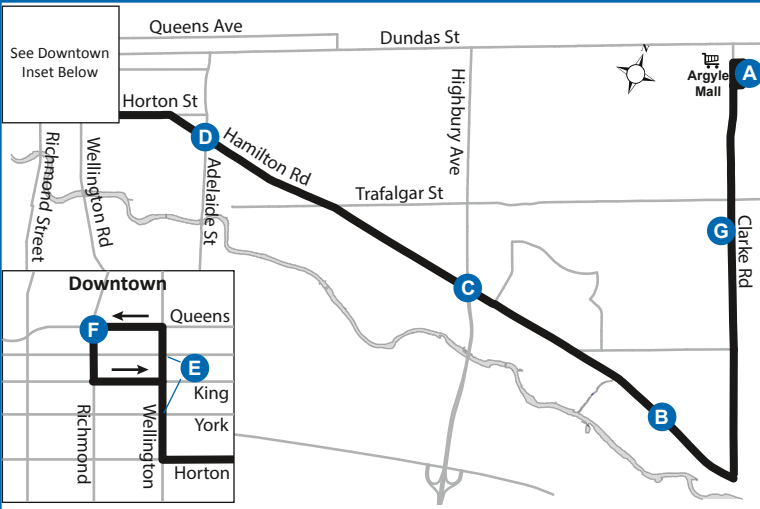

3 DOWNTOWN - ARGYLE MALL

Map Legend

Effective: June 22nd, 2025

- A** Timepoint
- Shopping Centre
- Route Direction

519-451-1347
www.londontransit.ca

ROUTE 3 - MONDAY TO FRIDAY

use realtime.londontransit.ca for up-to-date arrivals

LEGEND

+	Route Change	*	Bus into Garage
0:00	Bus goes into service 1 minute earlier at Clarke at Churchill		

ROUTE 3 - SUNDAY / HOLIDAY

WESTBOUND						EASTBOUND				
Argyle Mall	Hamilton at River Run	Hamilton at Highbury	Hamilton at Adelaide	Wellington at Dundas	Richmond at Queens	King at Wellington	Hamilton at Adelaide	Hamilton at Highbury	Clarke at Charterhouse	Argyle Mall
A	B	C	D	E	F	E	D	C	G	A
LVS										ARR
8:49	8:58	9:03	9:11	9:16	9:19	9:22	9:27	9:34	9:42	9:46+
9:36	9:45	9:50	9:58	10:03	10:06	10:09	10:14	10:21	10:29	10:33+
10:23	10:32	10:37	10:45	10:50	10:53	10:56	11:01	11:08	11:16	11:20+
11:10	11:19	11:24	11:32	11:37	11:40	11:43	11:48	11:55	12:03	12:08+
11:56	12:06	12:11	12:19	12:24	12:27	12:30	12:35	12:42	12:51	12:56+
12:43	12:53	12:58	1:06	1:11	1:14	1:17	1:22	1:29	1:38	1:43+
1:30	1:40	1:45	1:53	1:58	2:01	2:04	2:09	2:16	2:25	2:30+
2:17	2:27	2:32	2:40	2:45	2:48	2:51	2:56	3:03	3:12	3:17+
3:04	3:14	3:19	3:27	3:32	3:35	3:38	3:43	3:50	3:59	4:04+
3:51	4:01	4:06	4:14	4:19	4:22	4:25	4:30	4:37	4:46	4:51+
4:39	4:49	4:54	5:02	5:07	5:09	5:12	5:17	5:24	5:33	5:37+
5:28	5:37	5:41	5:49	5:54	5:56	5:59	6:04	6:11	6:20	6:24*
6:15	6:24	6:28	6:36	6:41	6:43	6:46	6:51	6:58	7:07	7:11
7:22	7:31	7:35	7:43	7:48	7:50	7:53	7:58	8:05	8:14	8:18
8:22	8:31	8:35	8:43	8:48	8:50	8:53	8:58	9:05	9:14	9:18
9:22	9:31	9:35	9:43	9:48	9:50	9:53	9:58	10:05	10:13	10:16
10:25	10:33	10:37	10:44	10:49	10:53	10:55	10:59	11:05	11:13	11:16*