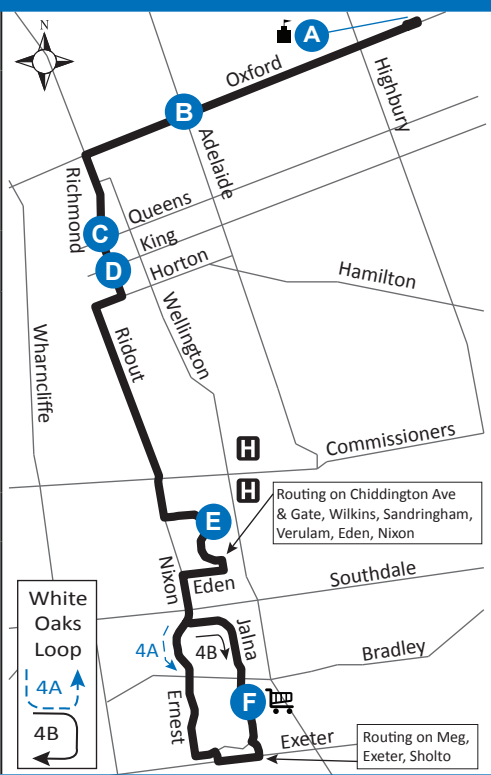

Effective: November 23, 2025

519-451-1347
www.londontransit.ca

ROUTE 4 - MONDAY TO FRIDAY