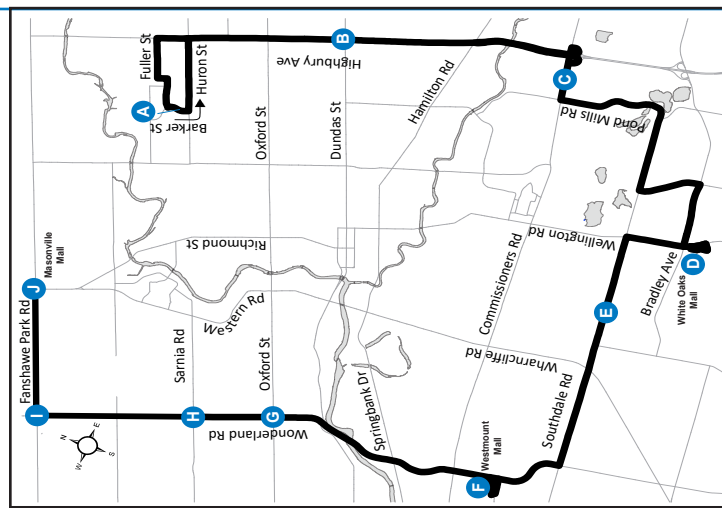

10 MASONVILLE PLACE - BARKER AT HURON

519-451-1347  
www.londontransit.ca

Map Legend		Effective: November 23, 2025	
<b>A</b>	Timepoint		Shopping Centre
	University		Route Direction
<b>10</b>	Service Notes		

# CONSTRUCTION IMPACTS

Due to significant construction projects along this route there are anticipated schedule delays.

For live arrival info check [realtime.londontransit.ca](http://realtime.londontransit.ca)