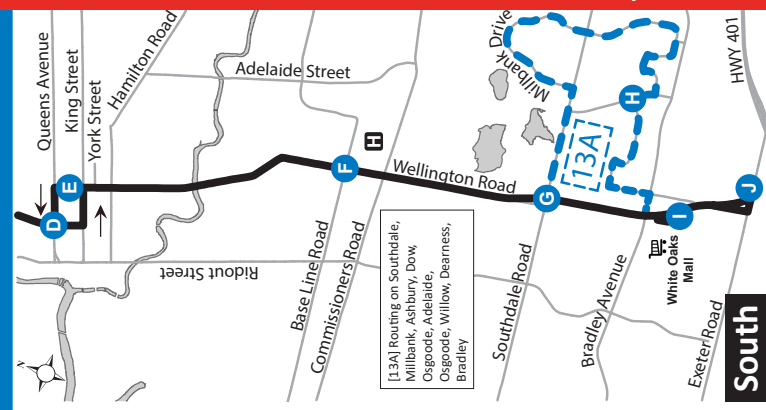

13 MASONVILLE PLACE - WHITE OAKS MALL

# CONSTRUCTION IMPACTS

With significant construction impacts anticipated on this route check [realtime.londontransit.ca](http://realtime.londontransit.ca) for schedule delays.

519-451-1347  
www.londontransit.ca

519-451-1347  
www.londontransit.ca

Map Legend		Effective: February 1, 2026	
<b>A</b> Timepoint	Shopping Centre	College/ University	
<b>H</b> Hospital	<b>13A</b> Service Notes	Route Direction	

Map Legend		Effective: February 1, 2026	
<b>A</b> Timepoint	Shopping Centre	College/ University	
<b>H</b> Hospital	<b>13A</b> Service Notes	Route Direction	

use [realtime.londontransit.ca](http://realtime.londontransit.ca) for up-to-date arrivals