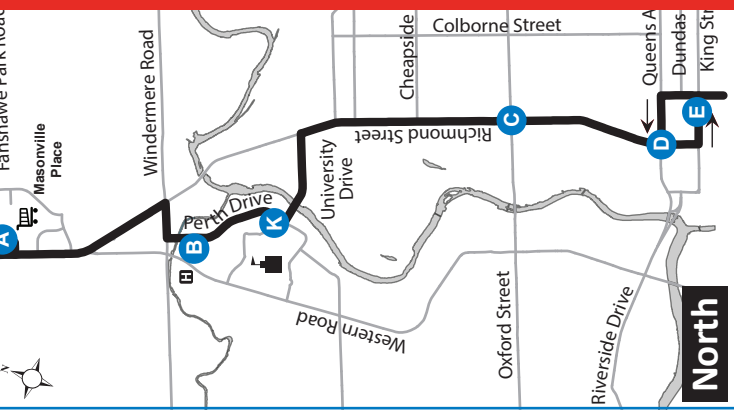

13 MASONVILLE PLACE - WHITE OAKS MALL

# CONSTRUCTION IMPACTS

With significant construction impacts anticipated on this route check [realtime.londontransit.ca](http://realtime.londontransit.ca) for schedule delays.

519-451-1347  
www.londontransit.ca

519-451-1347  
www.londontransit.ca

Map Legend		Effective: February 1, 2026	
<b>A</b> Timepoint	Shopping Centre	College/ University	
<b>H</b> Hospital	<b>13A</b> Service Notes	Route Direction	

Map Legend		Effective: February 1, 2026	
<b>A</b> Timepoint	Shopping Centre	College/ University	
<b>H</b> Hospital	<b>13A</b> Service Notes	Route Direction	

use [realtime.londontransit.ca](http://realtime.londontransit.ca) for up-to-date arrivals