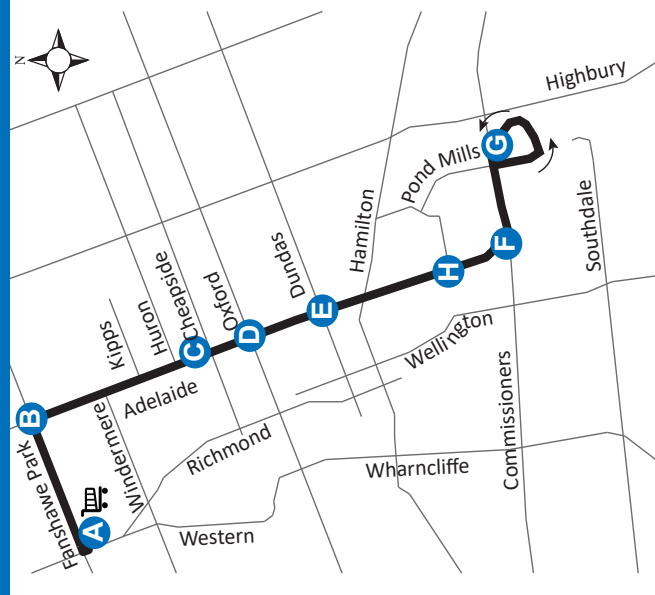

16 MASONVILLE PLACE - POND MILLS

Effective: May 3, 2026

Map Legend
 A Timepoint
 ↑ Route Direction

519-451-1347
 www.londontransit.ca

16 MASONVILLE PLACE - POND MILLS

Effective: May 3, 2026

Map Legend
 A Timepoint
 ↑ Route Direction