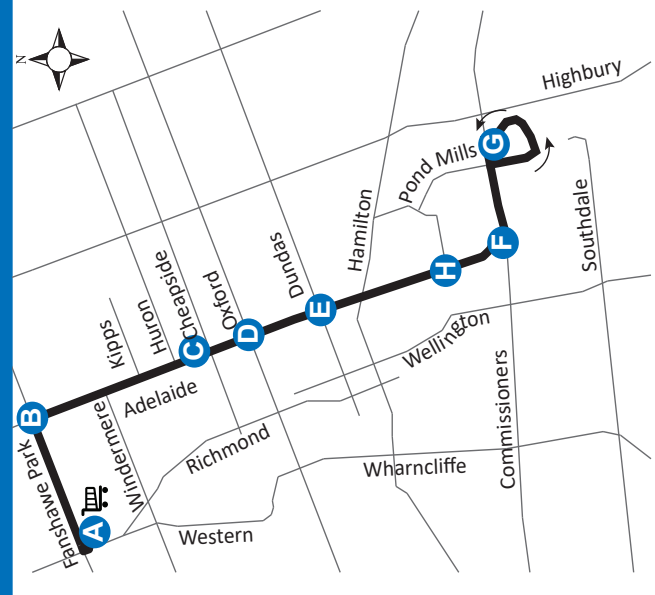

16 MASONVILLE PLACE - POND MILLS

Effective: May 3, 2026

Map Legend
 A Timepoint
 ↑ Route Direction

519-451-1347
 www.londontransit.ca

16 MASONVILLE PLACE - POND MILLS

Effective: May 3, 2026

Map Legend
 A Timepoint
 ↑ Route Direction