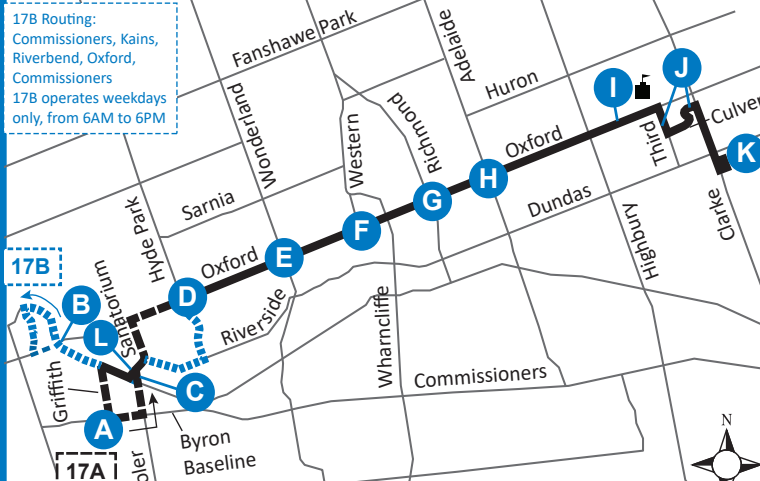

# 17 ARGYLE MALL - BYRON / RIVERBEND

Map Legend: A Timepoint, Shopping Centre, Hospital, College/University. Effective: August 31, 2025. 17B Service Notes, Route Direction.

519-451-1347 www.londontransit.ca

## CONSTRUCTION IMPACTS

Due to significant construction projects along this route there are anticipated schedule delays.

For live arrival info check [realtime.londontransit.ca](http://realtime.londontransit.ca)

use realtime.londontransit.ca for up-to-date arrivals

ROUTE 17 - SUNDAY / HOLIDAY																				
EASTBOUND										WESTBOUND										
Byron Baseline at Griffith	Boiler at Commissioners	Oxford at Hyde Park	Oxford at Wonderland	Oxford at Platt's	Oxford at Richmond	Oxford at Adelaide	Fanshawe College Stop #4	Third at Culver	Argyle Mall	Argyle Mall	Culver at Clarke	Fanshawe College Stop #6	Oxford at Adelaide	Oxford at Richmond	Oxford at Platt's	Oxford at Wonderland	Oxford at Hyde Park	Halls Mills at Commissioners	Halls Mills at Commissioners	Byron Baseline at Griffith
A	C	D	E	F	G	H	I	J	K	K	J	I	H	G	F	E	D	L	L	A
LVS		LVS							ARR	LVS								ARR	LVS	ARR
17A																				17A
-	-	-	-	-	-	-	-	-	-	6:11	6:15	6:22	6:30	6:33	6:37	6:42	6:47	6:51	6:56	6:59
-	-	-	-	-	-	-	-	-	-	6:46	6:50	6:57	7:05	7:08	7:12	7:17	7:22	7:26	7:31	7:34
6:24	6:28	6:32	6:38	6:42	6:47	6:51	7:01	7:04	7:11	7:21	7:25	7:32	7:40	7:43	7:47	7:52	7:57	8:01	8:06	8:09
6:59	7:03	7:07	7:13	7:17	7:22	7:26	7:36	7:39	7:46	7:56	8:00	8:07	8:15	8:18	8:22	8:27	8:32	8:36	8:41	8:44
7:34	7:38	7:42	7:48	7:52	7:57	8:01	8:11	8:14	8:21	8:28	8:32	8:39	8:47	8:50	8:54	8:59	9:04	9:08	9:11	9:14
8:09	8:13	8:17	8:23	8:27	8:32	8:36	8:46	8:49	8:56	8:58	9:02	9:09	9:17	9:20	9:24	9:29	9:34	9:38	9:41	9:44
-	-	-	-	-	-	-	-	-	-	9:28	9:32	9:39	9:47	9:50	9:54	9:59	10:04	10:08	10:11	10:14
8:44	8:48	8:52	8:58	9:02	9:07	9:11	9:21	9:24	9:31	9:43	9:47	9:54	10:02	10:05	10:09	10:14	10:19	10:23	10:36	10:39
9:14	9:18	9:22	9:28	9:32	9:37	9:41	9:51	9:54	10:01	10:08	10:12									