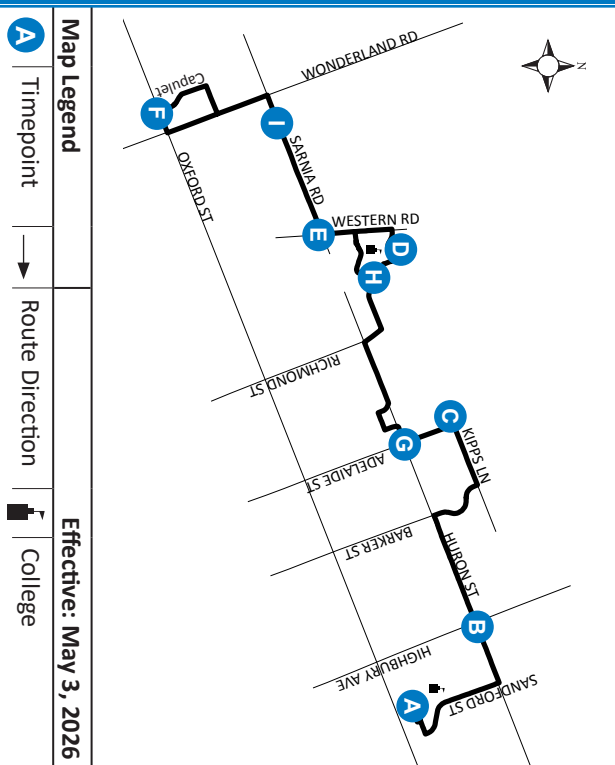

27 FANSHAWE COLLEGE - CAPULET

519-451-1347
www.londontransit.ca