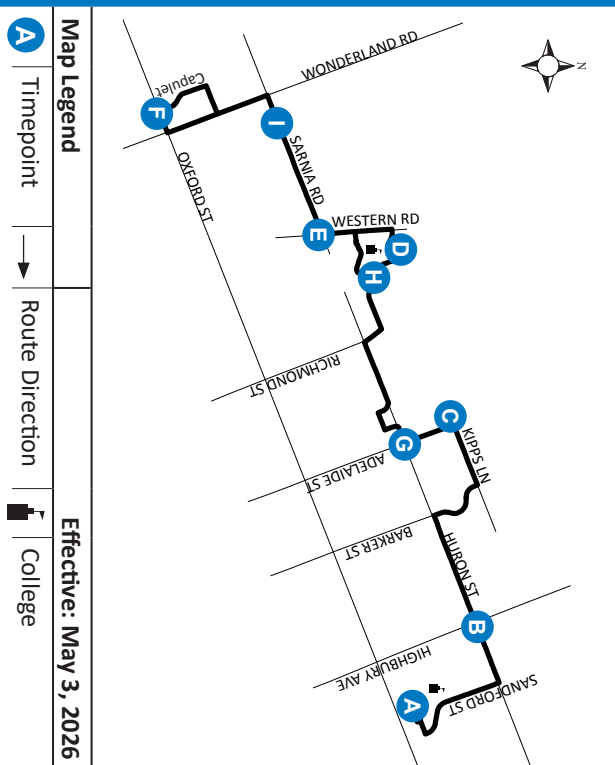

27 FANSHAWE COLLEGE - CAPULET

519-451-1347
www.londontransit.ca

ROUTE 27 - MONDAY TO FRIDAY