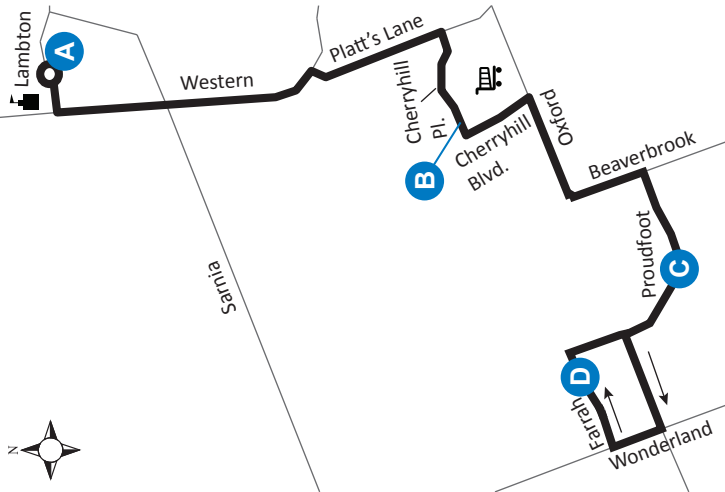

33 ALUMNI HALL - PROUDFOOT

Map Legend			Effective: May 3, 2026		
A	Timepoint	→	Route Direction		Shopping Centre
	University		Service Notes		

519-451-1347
www.londontransit.ca

ROUTE 33 - MONDAY TO FRIDAY

use realtime.londontransit.ca for up-to-date arrivals

WESTBOUND			EASTBOUND			
Alumni Hall	Proudfoot at Forest Hills	Farrah at Proudfoot	Farrah at Proudfoot	Proudfoot at Forest Hills	Cherryhill at Cherryhill Pl.	Alumni Hall
A	C	D	D	C	B	A
LVS		ARR	LVS			ARR
-	-	7:00	7:01	7:03	7:08	7:16
7:16	7:27	7:32	7:36	7:38	7:43	7:51
7:51	8:02	8:07	8:11	8:13	8:18	8:26
8:26	8:37	8:42	8:46	8:48	8:52	9:00
9:00	9:10	9:15	9:20	9:22	9:26	9:34
9:34	9:44	9:49	9:55	9:57	10:01	10:09
10:09	10:19	10:24	10:30	10:32	10:36	10:44
10:44	10:54	10:59	11:05	11:07	11:11	11:19
11:19	11:29	11:34	11:40	11:42	11:46	11:54
11:54	12:04	12:09	12:15	12:17	12:21	12:29
12:29	12:40	12:45	12:51	12:53	12:57	1:05
1:05	1:16	1:21	1:26	1:28	1:32	1:40
1:40	1:51	1:56	2:01	2:03	2:08	2:16
2:16	2:29	2:36	2:42	2:44	2:49	2:57
2:57	3:10	3:17	3:22	3:24	3:29	3:37
3:37	3:50	3:57	4:02	4:04	4:09	4:18
4:18	4:32	4:37	4:41	4:43	4:48	4:57
4:57	5:11	5:16	5:21	5:23	5:28	5:37
5:37	5:51	5:56	6:01	6:03	6:07	6:14
6:14	6:25	6:29	6:35	6:37	6:41	6:48
6:48	6:59	7:03	7:10	7:12	7:16	7:23
7:23	7:34	7:38	7:45	7:47	7:51	7:58
7:58	8:09	8:13	8:20	8:22	8:26	8:33
8:33	8:44	8:48	8:55	8:57	9:01	9:07
9:07	9:17	9:21	9:29	9:31	9:35	9:41
9:41	9:51	9:55	10:04	10:06	10:10	10:16
10:16	10:26	10:30	10:39*	To Garage		

LEGEND

+	Route Change	*	Bus into Garage
7:00	Bus goes into service at Proudfoot and Oxford 4 min earlier		

SPECIAL NOTE:

Route 33 operates on weekdays only, excluding holidays.