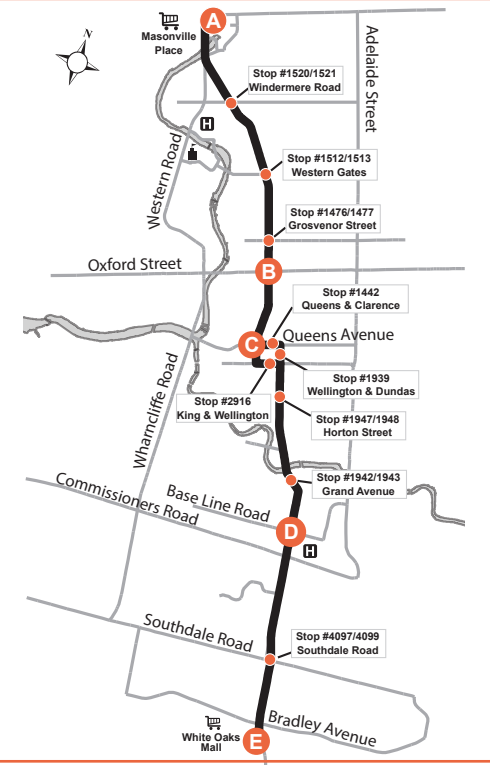

90

EXPRESS
MASONVILLE PLACE -
WHITE OAKS MALL

Map Legend	Effective: August 31, 2025
A Timepoint	H Shopping Centre
● Stop Location	H Hospital
	90 College/ University
	90 Service Notes

519-451-1347
www.londontransit.ca

CONSTRUCTION IMPACTS

Due to significant construction projects along this route there are anticipated schedule delays.

For live arrival info check realtime.londontransit.ca

ROUTE 90 - MONDAY TO FRIDAY