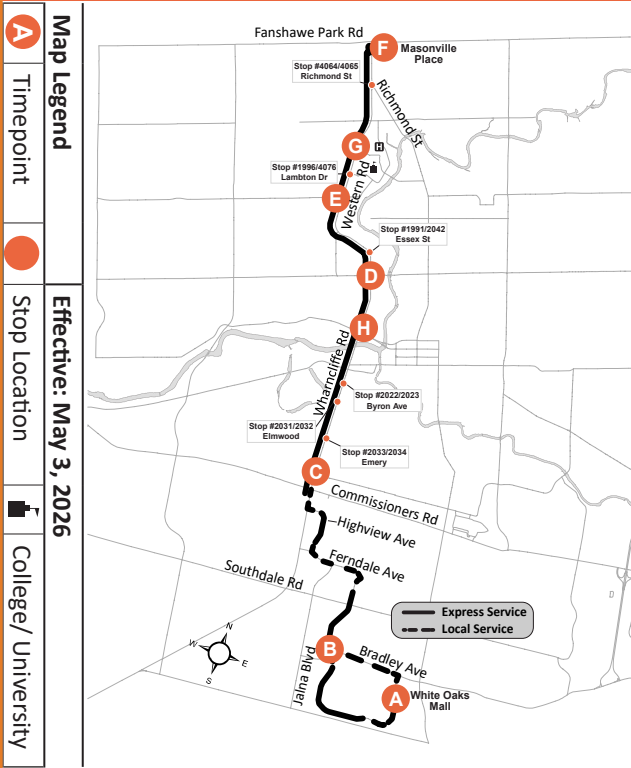

93 WHITE OAKS MALL - MASONVILLE PLACE

93 WHITE OAKS MALL - MASONVILLE PLACE

519-451-1347
www.londontransit.ca

519-451-1347
www.londontransit.ca

ROUTE 93 - MONDAY TO FRIDAY

NORTHBOUND						SOUTHBOUND						
White Oaks Mall	Jalna at Erica	Wharmcliffe at Base Line	Wharmcliffe at Oxford	Western at Phillip Aziz	Masonville Place	Masonville Place	Western at Elgin	Wharmcliffe at Oxford	Wharmcliffe at Wyatt	Wharmcliffe at Base Line	Jalna at Erica	White Oaks Mall
A	B	C	D	E	F	F	G	D	H	C	B	A
LVS					ARR	LVS						ARR
-	-	-	-	-	-	-	-	-	-	-	-	6:00
-	-	-	-	-	-	-	-	-	-	-	-	6:45
6:00	6:07	6:16	6:25	6:28	6:34	6:35	6:40	6:44	6:47	6:51	7:00	7:04
-	-	-	-	-	-	6:45	6:54	7:02	7:07	7:14	7:27	7:33
6:45	6:52	7:01	7:14	7:20	7:30	7:33	7:42	7:50	7:55	8:02	8:15	8:21
7:10	7:20	7:35	7:48	7:54	8:04	8:10	8:19	8:27	8:32	8:39	8:52	8:58
7:40	7:50	8:05	8:18	8:24	8:34	8:40	8:49	8:57	9:02	9:09	9:22	9:28
8:27	8:37	8:52	9:05	9:11	9:21	9:27	9:35	9:41	9:44	9:50	10:00	10:05
9:07	9:14	9:23	9:34	9:38	9:44	9:55	10:03	10:09	10:12	10:18	10:28	10:33
9:35	9:42	9:51	10:02	10:06	10:12	10:20	10:28	10:34	10:37	10:43	10:53	10:58
10:10	10:17	10:26	10:37	10:41	10:47	10:50	10:58	11:04	11:07	11:13	11:23	11:28
10:45	10:52	11:01	11:12	11:16	11:22	11:24	11:31	11:37	11:40	11:46	11:56	12:01
11:10	11:17	11:26	11:37	11:41	11:47	11:51	11:58	12:04	12:07	12:13	12:23	12:28
11:40	11:47	11:56	12:07	12:11	12:17	12:21	12:28	12:34	12:37	12:43	12:53	12:58
12:10	12:17	12:27	12:38	12:42	12:49	12:51	12:58	1:04	1:07	1:13	1:23	1:28
12:38	12:45	12:55	1:06	1:10	1:17	1:21	1:28	1:34	1:37	1:43	1:53	1:58
-	-	-	-	-	-	1:42	1:50	1:57	2:00	2:06	2:18	2:23
1:10	1:17	1:27	1:36	1:40	1:47	1:47	1:55	2:02	2:05	2:11	2:23	2:28
1:40	1:47	1:57	2:08	2:12	2:19	2:19	2:27	2:34	2:37	2:43	2:55	3:00
2:10	2:18	2:30	2:42	2:46	2:53	2:53	3:01	3:08	3:11	3:17	3:29	3:34
2:23	2:31	2:43	2:55	2:59	3:06	3:10	3:18	3:25	3:28	3:34	3:46	3:51
2:33	2:41	2:53	3:05	3:09	3:16	3:17	3:25	3:33	3:38	3:46	4:00	4:05
3:10	3:18	3:30	3:42	3:46	3:53	4:01	4:09	4:17	4:22	4:30	4:43	4:49
3:39	3:47	3:59	4:11	4:15	4:22	4:28	4:36	4:44	4:49	4:57	5:10	5:16
4:00	4:10	4:25	4:39	4:45	4:55	5:00	5:08	5:16	5:21	5:29	5:42	5:48
4:30	4:40	4:55	5:09	5:15	5:25	5:32	5:40	5:48	5:53	6:01	6:14	6:20
5:03	5:13	5:28	5:42	5:48	5:58	6:07	6:13	6:20	6:23	6:30	6:40	6:44
5:26	5:36	5:51	6:05	6:11	6:21*	To Garage						
5:50	6:00	6:15	6:27	6:33	6:43	6:43	6:49	6:56	6:59	7:06	7:16	7:20
6:30	6:37	6:46	6:56	7:02	7:09	7:14	7:20	7:27	7:30	7:37	7:47	7:51
6:55	7:02	7:11	7:21	7:27	7:34	7:44	7:50	7:57	8:00	8:07	8:17	8:21
7:25	7:32	7:41	7:51	7:57	8:04	8:06	8:12	8:19	8:22	8:29	8:39	8:43
8:01	8:08	8:17	8:27	8:33	8:40	8:48	8:55	9:01	9:04	9:10	9:19	9:23
8:27	8:34	8:43	8:53	8:59	9:06*	To Garage						
8:54	9:01	9:10	9:20	9:26	9:33	9:45	9:52	9:58	10:01	10:07	10:16	10:20
9:33	9:39	9:47	9:57	10:01	10:07	10:10	10:17	10:23	10:26	10:32	10:41	10:45
10:31	10:37	10:45	10:55	10:59	11:05	11:10	11:17	11:23	11:26	11:32	11:41	11:45
11:00	11:06	11:14	11:24	11:28	11:34	11:40	11:47	11:53	11:56	12:02	12:11	12:15
11:55	12:01	12:09	12:19	12:23	12:29*	To Garage						
12:15*	To Garage											

LEGEND

- Bus into Garage
- + Route Change
- 0:00 Bus goes into service at Bradley and Jalna 3min earlier

use realtime.londontransit.ca for up-to-date arrivals