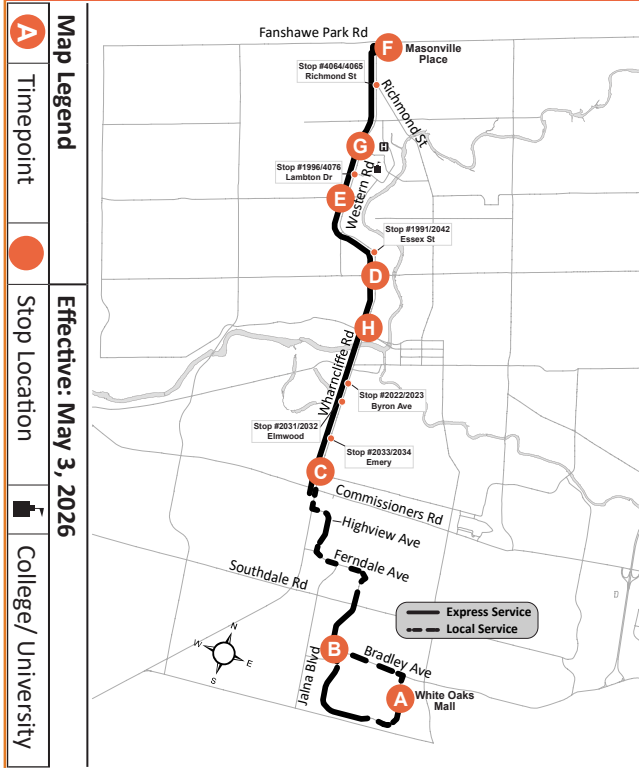

93 WHITE OAKS MALL - MASONVILLE PLACE

93 WHITE OAKS MALL - MASONVILLE PLACE

519-451-1347
www.londontransit.ca

519-451-1347
www.londontransit.ca

ROUTE 93 - MONDAY TO FRIDAY

NORTHBOUND						SOUTHBOUND						
White Oaks Mall	Jalna at Erica	Wharmcliffe at Base Line	Wharmcliffe at Oxford	Western at Phillip Aziz	Masonville Place	Masonville Place	Western at Elgin	Wharmcliffe at Oxford	Wharmcliffe at Wyatt	Wharmcliffe at Base Line	Jalna at Erica	White Oaks Mall
A	B	C	D	E	F	F	G	D	H	C	B	A
LVS					ARR	LVS						ARR
-	-	-	-	-	-	-	-	-	-	-	-	6:00
-	-	-	-	-	-	-	-	-	-	-	-	6:45
6:00	6:07	6:16	6:25	6:28	6:34	6:35	6:40	6:44	6:47	6:51	7:00	7:04
-	-	-	-	-	-	6:45	6:54	7:02	7:07	7:14	7:27	7:33
6:45	6:52	7:01	7:14	7:20	7:30	7:33	7:42	7:50	7:55	8:02	8:15	8:21
7:10	7:20	7:35	7:48	7:54	8:04	8:10	8:19	8:27	8:32	8:39	8:52	8:58
7:40	7:50	8:05	8:18	8:24	8:34	8:40	8:49	8:57	9:02	9:09	9:22	9:28
8:27	8:37	8:52	9:05	9:11	9:21	9:27	9:35	9:41	9:44	9:50	10:00	10:05
9:07	9:14	9:23	9:34	9:38	9:44	9:55	10:03	10:09	10:12	10:18	10:28	10:33
9:35	9:42	9:51	10:02	10:06	10:12	10:20	10:28	10:34	10:37	10:43	10:53	10:58
10:10	10:17	10:26	10:37	10:41	10:47	10:50	10:58	11:04	11:07	11:13	11:23	11:28
10:45	10:52	11:01	11:12	11:16	11:22	11:24	11:31	11:37	11:40	11:46	11:56	12:01
11:10	11:17	11:26	11:37	11:41	11:47	11:51	11:58	12:04	12:07	12:13	12:23	12:28
11:40	11:47	11:56	12:07	12:11	12:17	12:21	12:28	12:34	12:37	12:43	12:53	12:58
12:10	12:17	12:27	12:38	12:42	12:49	12:51	12:58	1:04	1:07	1:13	1:23	1:28
12:38	12:45	12:55	1:06	1:10	1:17	1:21	1:28	1:34	1:37	1:43	1:53	1:58
-	-	-	-	-	-	1:42	1:50	1:57	2:00	2:06	2:18	2:23
1:10	1:17	1:27	1:36	1:40	1:47	1:47	1:55	2:02	2:05	2:11	2:23	2:28
1:40	1:47	1:57	2:08	2:12	2:19	2:19	2:27	2:34	2:37	2:43	2:55	3:00
2:10	2:18	2:30	2:42	2:46	2:53	2:53	3:01	3:08	3:11	3:17	3:29	3:34
2:23	2:31	2:43	2:55	2:59	3:06	3:10	3:18	3:25	3:28	3:34	3:46	3:51
2:33	2:41	2:53	3:05	3:09	3:16	3:17	3:25	3:33	3:38	3:46	4:00	4:05
3:10	3:18	3:30	3:42	3:46	3:53	4:01	4:09	4:17	4:22	4:30	4:43	4:49
3:39	3:47	3:59	4:11	4:15	4:22	4:28	4:36	4:44	4:49	4:57	5:10	5:16
4:00	4:10	4:25	4:39	4:45	4:55	5:00	5:08	5:16	5:21	5:29	5:42	5:48
4:30	4:40	4:55	5:09	5:15	5:25	5:32	5:40	5:48	5:53	6:01	6:14	6:20
5:03	5:13	5:28	5:42	5:48	5:58	6:07	6:13	6:20	6:23	6:30	6:40	6:44
5:26	5:36	5:51	6:05	6:11	6:21*	To Garage						
5:50	6:00	6:15	6:27	6:33	6:43	6:43	6:49	6:56	6:59	7:06	7:16	7:20
6:30	6:37	6:46	6:56	7:02	7:09	7:14	7:20	7:27	7:30	7:37	7:47	7:51
6:55	7:02	7:11	7:21	7:27	7:34	7:44	7:50	7:57	8:00	8:07	8:17	8:21
7:25	7:32	7:41	7:51	7:57	8:04	8:06	8:12	8:19	8:22	8:29	8:39	8:43
8:01	8:08	8:17	8:27	8:33	8:40	8:48	8:55	9:01	9:04	9:10	9:19	9:23
8:27	8:34	8:43	8:53	8:59	9:06*	To Garage						
8:54	9:01	9:10	9:20	9:26	9:33	9:45	9:52	9:58	10:01	10:07	10:16	10:20
9:33	9:39	9:47	9:57	10:01	10:07	10:10	10:17	10:23	10:26	10:32	10:41	10:45
10:31	10:37	10:45	10:55	10:59	11:05	11:10	11:17	11:23	11:26	11:32	11:41	11:45
11:00	11:06	11:14	11:24	11:28	11:34	11:40	11:47	11:53	11:56	12:02	12:11	12:15
11:55	12:01	12:09	12:19	12:23	12:29*	To Garage						
12:15*	To Garage											

LEGEND

- Bus into Garage
- + Route Change
- 0:00 Bus goes into service at Bradley and Jalna 3min earlier

use realtime.londontransit.ca for up-to-date arrivals